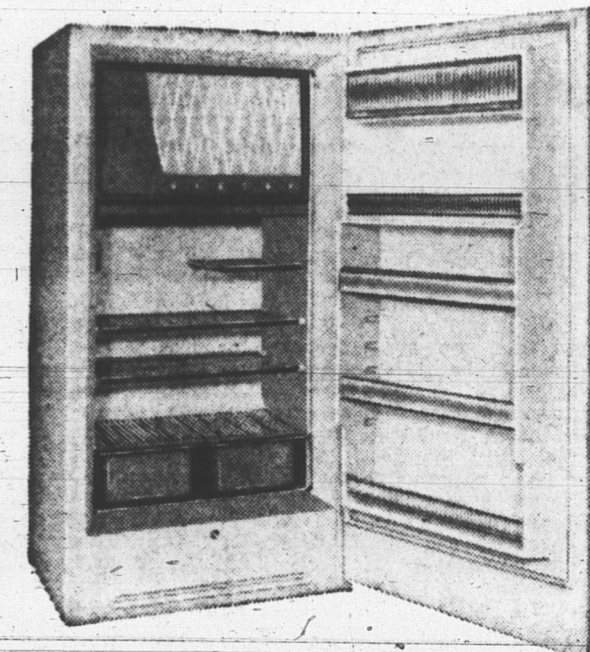

9 Piece Ensemble—2 step tables, 1 coffee table, 2 lovely lamps, 2 decorator cushions. Reg. 289.95. Save \$50. Only \$13 monthly. **\$239.95**

BEDROOM SUITES

Choice of finishes 9 pieces, double dressers, mirrors, box spring mattress, 2 foam pillows, 2 pillow slips. Reg. \$319.95. Save \$100.00. Only \$12 monthly. **\$219.95** \$12.00 Monthly

29 Pc. KITCHEN SUITES

Large choice of styles and coverings. 4 chairs, 1 table, 24 piece Stainless Steel. Reg. 129.95. Save \$9.00. Only 8.00 monthly. **\$90.95**

3 ROOMS FURNISHED

47 Pieces—Reg. value \$739.85. If you buy save \$235.90. All three groups. Think of it, all this furniture for only 95¢ per day. **\$499.95**

This Year Buy Gibson REFRIGERATORS

Every purchase gives you a chance on a free trip to Hawaii. We have a real choice of models for 1966 on display.

Extra Special—A Real Beauty—11 cu. ft.
Be sure to see the frost free models with 127 cu. ft. freezers. **\$169.95** with trade