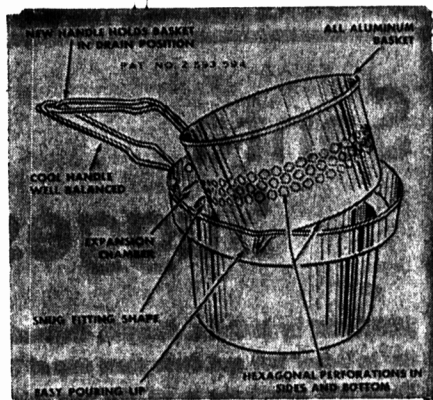

HOLMAN'S... Santa's Christmas Store Since 1857

Gifts For The Home Are Always Welcome!

It's New! It's Terrific! General Electric AUTOMATIC FRYING PAN

New General Electric Automatic Frying Pan cooks everything from chops to cakes. Select the temperature you require and General Electric controlled heat does the rest. Complete with cord and 12 inch cover.

19.95

HOLMAN'S BOTH STORES HOUSEWARES

Pyrex Ovenware

BOWL SETS

PYREX OVENWARE. set of four bowls in different colors of red, green, yellow and blue. Small bowl holds 16 ounces, large bowl holds 126 ounces. Guaranteed against heat breakage. Set—

3.95

HOLMAN'S BOTH STORES HOUSEWARES

The Newest of The New In Aluminum

French Fryers

New style all aluminum French Fryer with expansion rim to prevent bubbling over. Fitted with the new perforated aluminum basket. 3 quart size. Complete—

3.95

HOLMAN'S BOTH STORES HOUSEWARES

Set of 4 Plastic CANNISTERS

All plastic canister set in square style that fits neatly against the wall. Set of four sizes for coffee, tea, sugar and flour. Colors, red or yellow with white covers. Set—