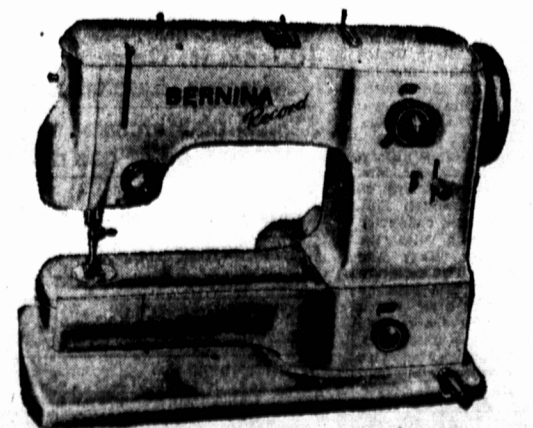

Model 121, Straight stitch	189.00
Model 125 S, Zig-Zag stitch	239.00

Available On The **HOLMAN HOME PLAN** - - 10% Down
HOLMAN'S Both Stores FURNITURE