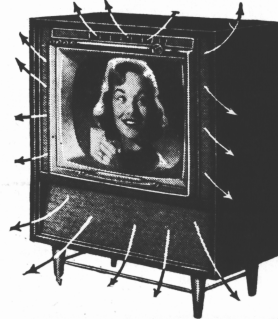

ADMIRAL HIGH FIDELITY TV FOR '58

MAKES THE OTHERS OUT OF DATE

THE STANFORD

Model HF21F21X 21" HI-FI-TV-PHONO COMBINATION

NEW STYLE THAT'S SLIM

THE PINEHURST

Model CH21F51X 21" HI-FI-TV CONSOLE

4 SPEAKER HI-FI SOUND SYSTEM

LOOK IN THE BACK FOR THE 8-WATT POWER PACK. With the Phono-Jack it lets you plug in a record player, play your favourite records through Admiral's full range High-Fidelity Sound System... completely independent of TV Circuits.

8 WATT AUDIO POWER PACK

ADMIRAL DEALERS
RECOMMEND THESE
OTHER FINE
ADMIRAL PRODUCTS

Admiral

Admiral

Admiral

Admiral