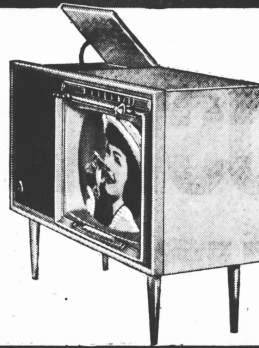

ADMIRAL HIGH FIDELITY TV FOR '58

MAKES THE OTHERS OUT OF DATE

THE STANFORD

Model HF21F21X 21" HI-FI-TV-PHONO COMBINATION

NEW STYLE THAT'S SLIM

THE PINEHURST

Model CH21F51X 21" HI-FI-TV CONSOLE

4 SPEAKER HI-FI SOUND SYSTEM

LOOK IN THE BACK FOR THE 8-WATT POWER PACK. With the Phono-Jack it lets you plug in a record player, play your favourite records through Admiral's full range High-Fidelity Sound System... completely independent of TV Circuits.

8 WATT AUDIO POWER PACK

ADMIRAL DEALERS
RECOMMEND THESE
OTHER FINE
ADMIRAL PRODUCTS

Admiral

Admiral

Admiral

Admiral