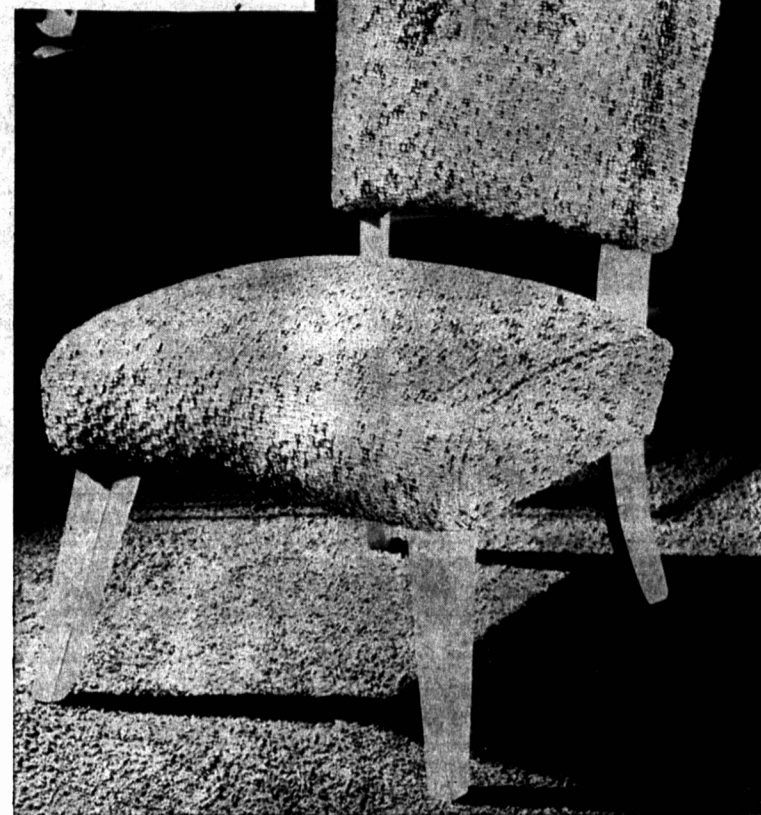

RCA VICTOR "MARK VII" OFFERS YOU ...

- New orthophonic high fidelity
- 4 speed record changer
- 3 speaker panoramic speaker system and is COMPLETELY AUTOMATIC

The RCA Victor MARK VII brings you all the life and sparkle of the original performance. Portable with 4-speed record changer and 3-speaker panoramic speaker system. Handsome brown simulated leather case with contrasting grille.

139⁹⁵

OTHER RCA VICTOR PLAYERS FROM 19.95

GENUINE KROEHLER

HOSTESS CHAIRS

Bound to please the most discriminating taste, these Kroehler Hostess Chairs make excellent Christmas gifts. Made of top grade materials, full spring-filled construction and walnut finished legs. Your choice of nylon, wool frieze or boucle covering. Come in and see these wonderful chairs today!