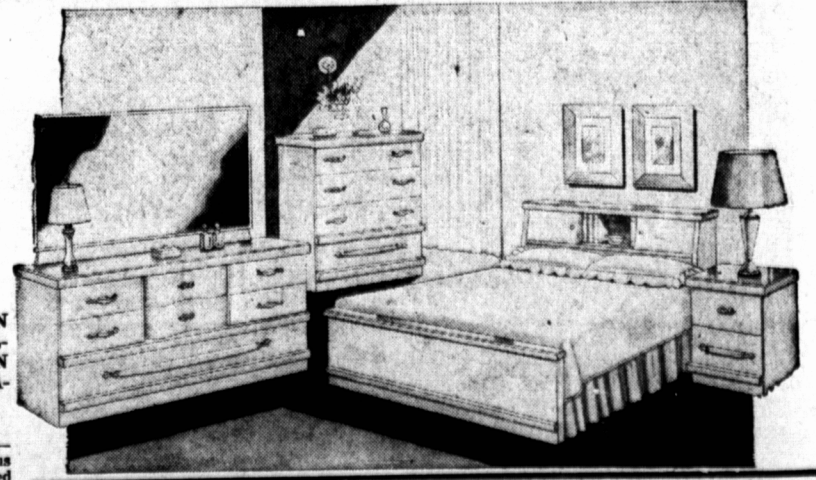

Save on the New 8 cu. ft.

KELVINATOR REFRIGERATOR

ANNIVERSARY SALE PRICE **$259.95** or **$1.55** weekly **NO DOWN PAYMENT!**

NEW WAY

FURNITURE CO., LTD.
161 Great George St. CHARLOTTETOWN, P.E.I.
Dial 6211

"THE MARITIMES GREATEST FURNITURE, APPLIANCE and TELEVISION STORES"