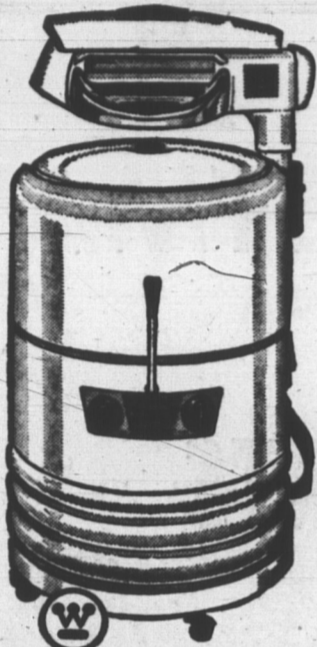

Westinghouse Wringer

WASHER

New Combination Hot Water and Detergent Dispenser, washes 9 lb. load. Cushioned action agitator. Baked enamel finish, trouble free operation, 5 year parts warranty. Timer sets for any period. Up to 15 minutes.

Regular 114.95

Now Only

96^{.88}

OPEN

Every Night
Until Dec. 23rd