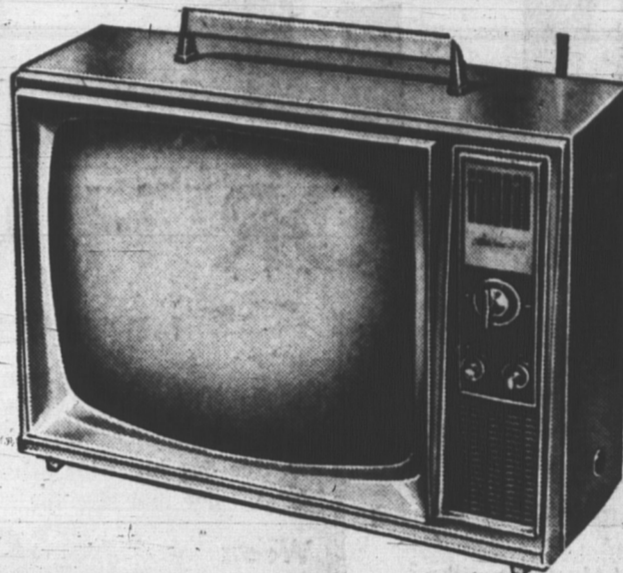

WASHER

New Combination Hot Water and Detergent Dispenser, washes 9 lb. load. Cushioned action agitator. Baked enamel finish, trouble free operation, 5 year parts warranty. Timer sets for any period. Up to 15 minutes.

Regular 114.95

Now Only

96^{.88}

OPEN

Every Night
Until Dec. 23rd

Westinghouse

Hair Dryer

Reg. 23.95—Now Only

18.88

Westinghouse Electric

Can Opener

Reg. 19.95—Now Only

16.88

GAS ISLAND SPECIALS

Complete with batteries with every $2.00 purchase of FINA Gasoline. You pay only . . .

99^c