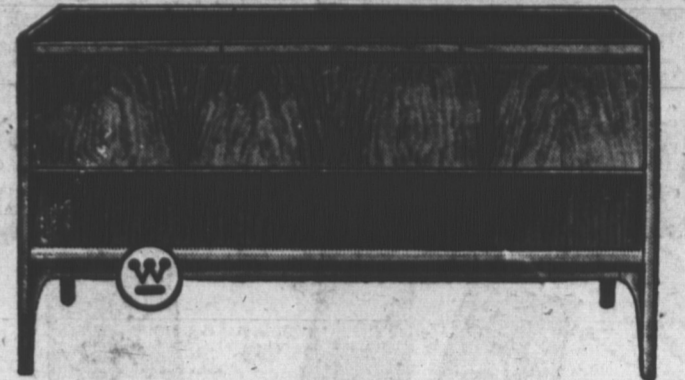

Westinghouse Solid State

STEREO

Walnut Veneer Cabinet, Contemporary Styling, matched 4-speaker system, Garrard 50 record changer. One year parts warranty. Five year warranty on solid state devices. Make this Christmas a Musical Christmas.

Regular 419.95
Now Only

319^{.88}

TELEVISION

High impact styrene cabinet, instant on with 1 year parts warranty. Front mounted speakers. Deluxe carrying handle. 11 1/2" Shelbond Picture Tube.

Regular 159.95

Now Only

129^{.88}