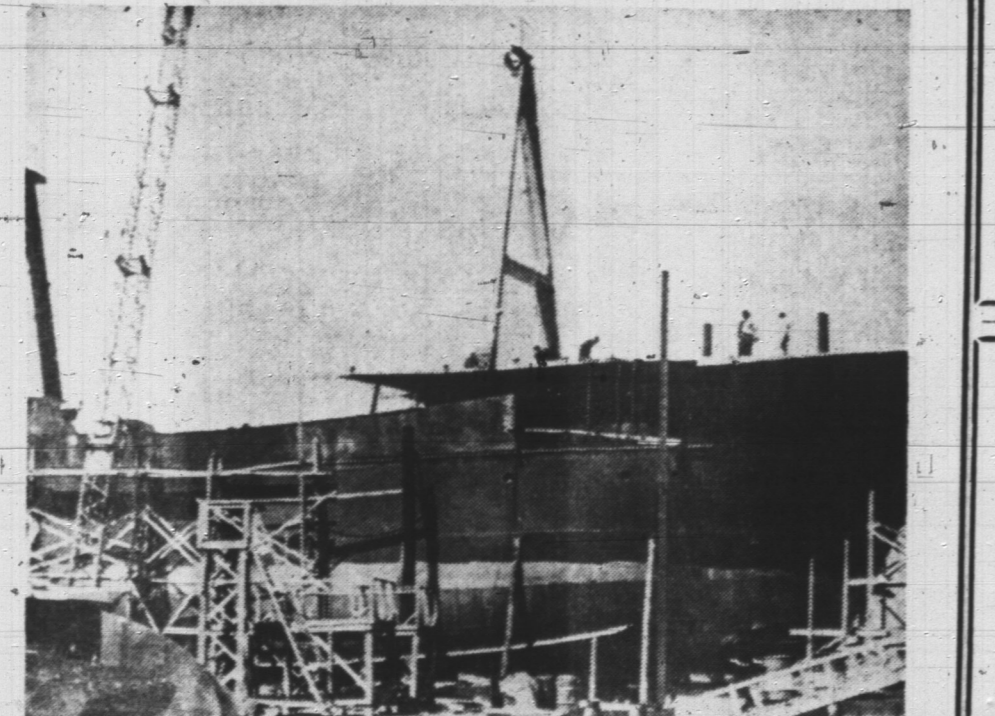

10 New Steel Draggers FOR SOURIS

Two new steel draggers are to be delivered to Souris this summer, two more are being constructed for Souris, and six more are to be built to operate out of Souris. This will ensure year-round full employment for everyone.

VOTE KEITH MacKENZIE PETER MacAULAY

The First Names On Your Ballots