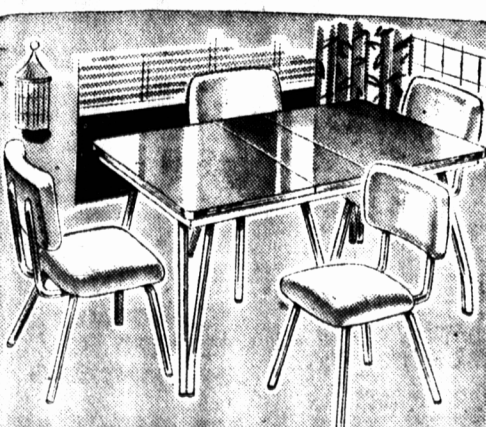

EXCEPTIONAL VALUE IN CHROME FURNITURE
5 PC. DINETTE SUITE

Designed and Built by Expert Craftsmen for Simpsons-Sears Alone.

Formerly $101.95

This high quality suite comes at a 20% reduction! Smart plastic laminate table top, with extra clear for family comfort. Sturdy chairs are well padded.

- Table sizes: 30" x 40" to 48"
- Chair colors: Red, Grey Chartreuse, Yellow.

88.88

1. **Used Items**
2. KITCHEN CABINET Sale 14.88
   - SQUARE ELECTRIC RANGE Sale 64.88
   - ELECTRIC WASHER Sale 59.88
   - ENTERPRISE OIL RANGE Sale 89.88
   - FAWCETT COAL RANGE Sale 39.88
   - STUD'O COUCH Sale 29.88
   - CHROME TABLE Sale 19.88
   - CHROME CHAIRS Sale 2.88
   - DINING-ROOM TABLES Sale 19.88
   - DINING-ROOM CHAIRS Sale 2.88
   - 3-Piece CHESTERFIELD Sale 59.88
   - OIL SPACE HEATER Sale 24.88