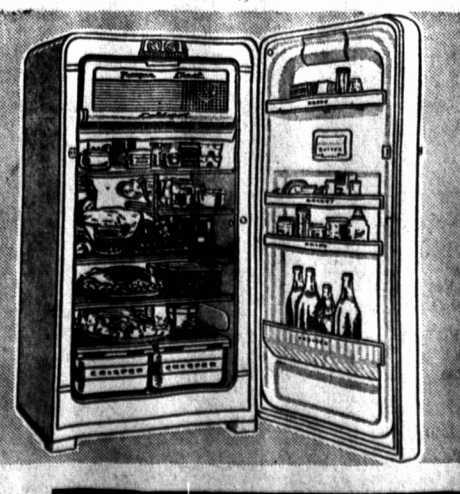

Rugged Utility Plus Colorful Beauty
COLDSPOT REFRIGERATOR
SALE PRICE $278.
Available to you at a big saving in price, this new Coldspot combines beauty and efficiency.

- Automatic defrost.
- 4 shelves on door.
- 9 cu. ft. capacity.
- Large freezer chest.
- Twin 8 1/2 qt. crispers.
- Guaranteed cooling system.