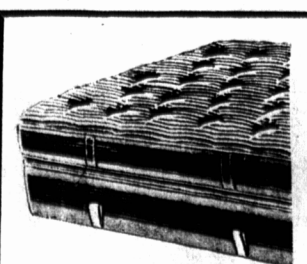

Dream Your Aches and Pains Away
COIL MATTRESS & BOX SPRING 39.88
Regularly $59.50, these sets will ensure you a healthful, relaxing sleep. Sizes—39", 48" and 54".