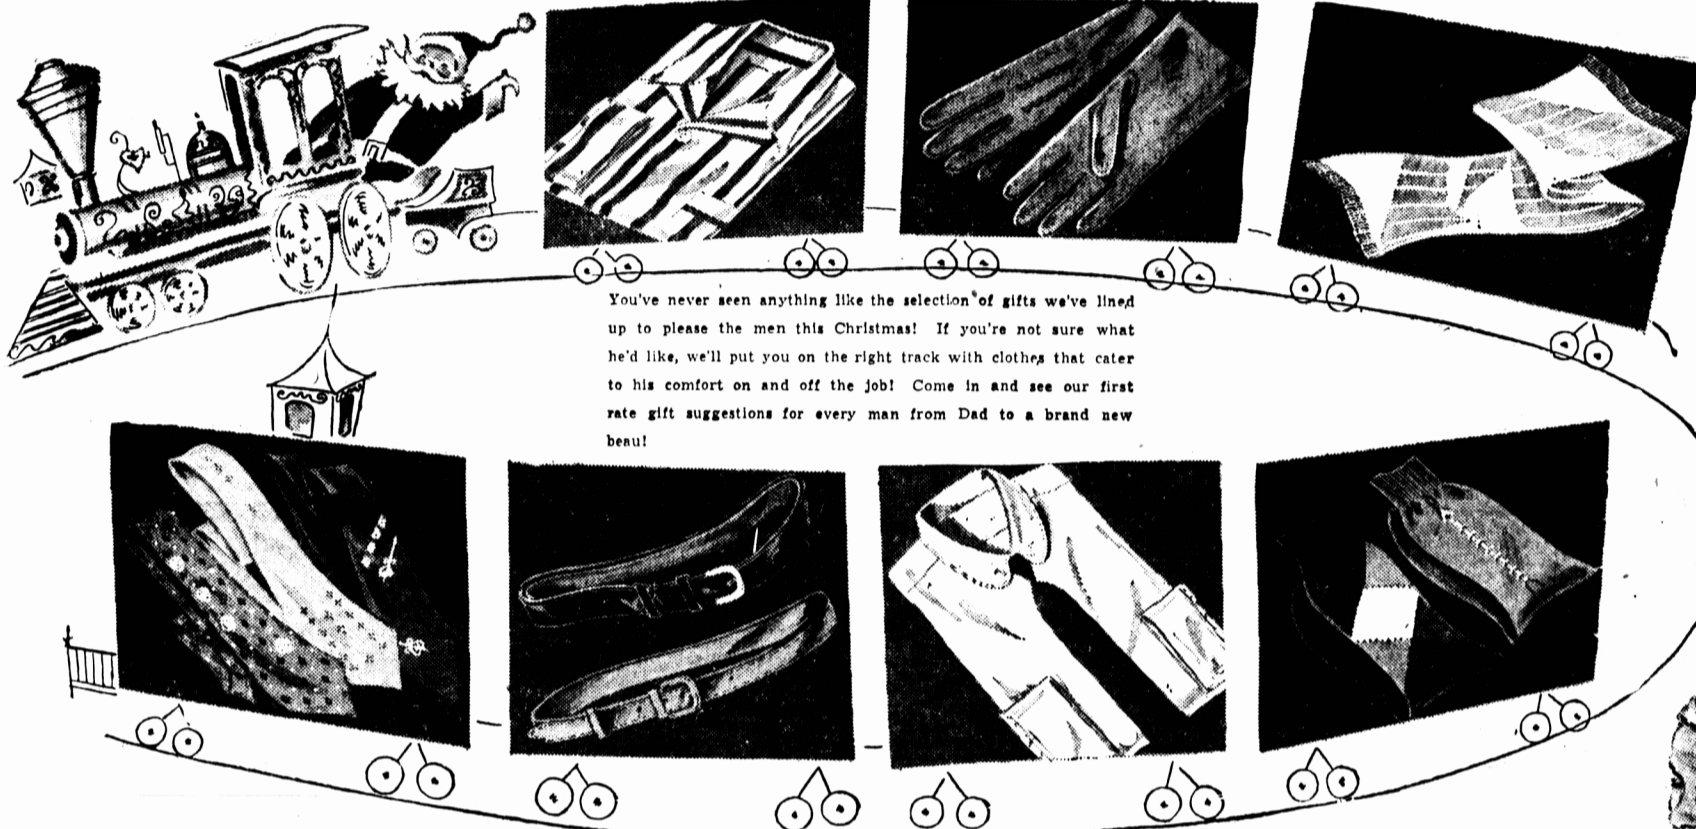

Santa Does a Man-Sized Job with the Christmas Male

You've never seen anything like the selection of gifts we've lined up to please the men this Christmas! If you're not sure what he'd like, we'll put you on the right track with clothes that cater to his comfort on and off the job! Come in and see our first rate gift suggestions for every man from Dad to a brand new beau!

PYJAMAS—Personally Picked by Santa for a man's comfort! Choice of striped flannelette, yama cloth or solid colored broadcloth (all materials are Sanforized). Sizes A, B, C, D and E. **PERSONALLY PICKED BY SANTA** and priced, a pair **4.95**

LINED GLOVES—Warm and comfortable, they are made of serviceable English leather or fine quality sheepskin in a rich tan shade. Your choice of soft fleeced cotton or rabbit fur linings. Sizes 8 to 10 1/2, priced a pair— **3.95 and 4.95**

SCARVES—White rayon or plaid wool with hemmed or fringed ends. The white dress Scarves are either plain or initialed. The plaid wool Scarves are Scottish imports. Nicely boxed and ready for gifting! Each ..... **2.00 to 3.50**

NECKTIES—Personally Picked by Santa in a selection of over 100 new, smart patterns and designs. Materials include gabardine, satin or nylon in regular or the handsome narrower widths. Boxed and ready for gifting. **PERSONALLY PICKED BY SANTA** and priced each **1.00**

BELTS—Genuine top grain cowhide strongly stitched and in either rich plain shades or smart embossed patterns. Handsome buckles in a choice of metals. Boxed and ready for gifting. Each ..... **1.00 to 2.50**

ARROW "DART" SHIRTS—Gleaming white with the fabulous "Dart" collar of a new fabric designed to fit better and last longer. Mitoga tailoring gives a marvellous fit and the broadcloth is Sanforized, of course! Sizes 14 to 17. **PERSONALLY PICKED BY SANTA** and priced each **4.95**

SOCKS—Personally Picked by Santa in a wide selection of nylon, nylon and wool blend and English quality. Plain ribbed, cable stitched or patterned designs from which to make your choice. Sizes are 10 to 12. **PERSONALLY PICKED BY SANTA** and priced a pair **1.00**

TOILETRIES—Bearing the famous names of Yardley, Old Spice and King's Men. Choose Shaving Soaps, lotions, deodorants and powders from the large assortment. Men like the definitely masculine scents. Individual items or smart sets priced ..... **1.25 to 3.00**

HOLMAN'S Men's Wear
Summerside