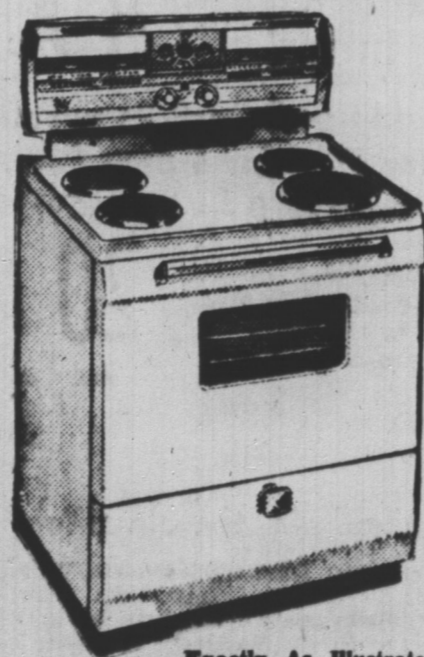

KITCHEN TESTED KENMORE RANGES

DELUXE 30" RANGE

WITH PUSH BUTTON SWITCHES

Exactly As Illustrated

$199.95

- Modern Visi Bake oven door
- 24" Clock controlled oven
- Seven heat pushbutton switches
- Porcelain enamelled exterior
- Surface elements guaranteed three years.
- Surface and oven light

KENMORE 30" GAS RANGE

- Smokeless broiler
- Removable side oven racks
- Thermostatically controlled oven
- Electric Clock and Minute Minder

$159.88