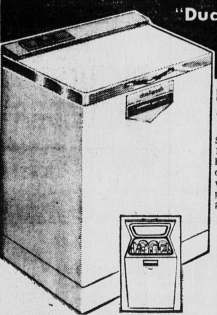

"Dual-Wash" Portable DISHWASHERS

Portable Dishwasher With Deluxe Styling
Single wash, double rinse, double fan drying temperature. 750 watt heater. 6.5 gallons of water. Single dial operating knob. All porcelain wash well, "micara" top, overhead protector, baked-on exterior finish in gleaming white. Model PDV55.
EATON Special Price **Each 213.50**
NO DOWN PAYMENT 16.00 Per Month

Water HEATERS
TECO Automatic Electric Water Heater Durably built, glass-lined, heavy steel tank. "Fiberglas" insulation for energy operation, magnesium anode for corrosion protection.
EATON Special Price, Complete **71.75**
No Down Payment — 5.00 Per Month
TECO Electric Water Heater 8 gallon size 17 x 19 1/2" glass-lined tank, fibre-glass insulated. (1250 watt element, magnesium anode, for 110 volt.)
EATON Special Price, each **39.88**
TECO Glass Lined Gas Water Heater Fast, efficient, economical, "Honeywell" controls. "Fiberglas" insulation. White enamel finish.
EATON Prices: 35.5 Gallons **78.75** 53.5 Gallons **85.85**