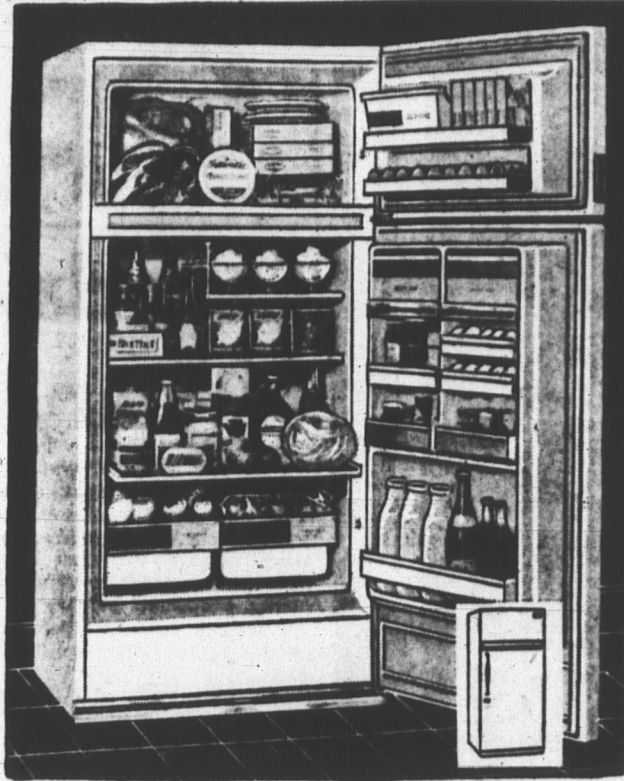

SPECIALS

VIKING

Upright Freezer

14.1 cubic feet—easy to keep clean baked enamel interior holds 494 lbs. of food. Freezes food fast, safety on four fast freeze refrigerator shelves specially designed door shelves provide bookshelf type storage. And just look at these extras—interior lights, built in lock with two keys, coil free back, adjustable temperature control to 20 degrees. Beautiful gleaming white enamel outside finish in chip resistant, never yellows.

RED HOT SPECIAL 199.88

VIKING

25 INCH AUTOMATIC Electric Range

7 heat "simmer-to-sizzle" surface elements, automatic electric clock, automatic pre-heat oven control with controlled broil and bake safety signal lights, even a timed appliance outlet. Overall width 25 inch depth—26 inch height 46 1/2".

RED HOT SPECIAL 169.88

VIKING

Vacuum Cleaner

Eaton Viking siltline draws over 1800 cubic inches of air per second. Vacuum moves easily on three anti-mar wheels stands upright for cleaning and storage. Large step on toe switch, carry handle, disposable dirt bags, snap-lock plug for easy storage, 20 foot long rubber coated cord. Anti-mar Vinyl bumper on two tone gold colour metal casing. Includes rug and floor nozzle, floor and wall brush, upholstery tool, dusting brush, crevice tool and 8 foot swivel hose with vinyl braid covering.

RED HOT SPECIAL 74.88