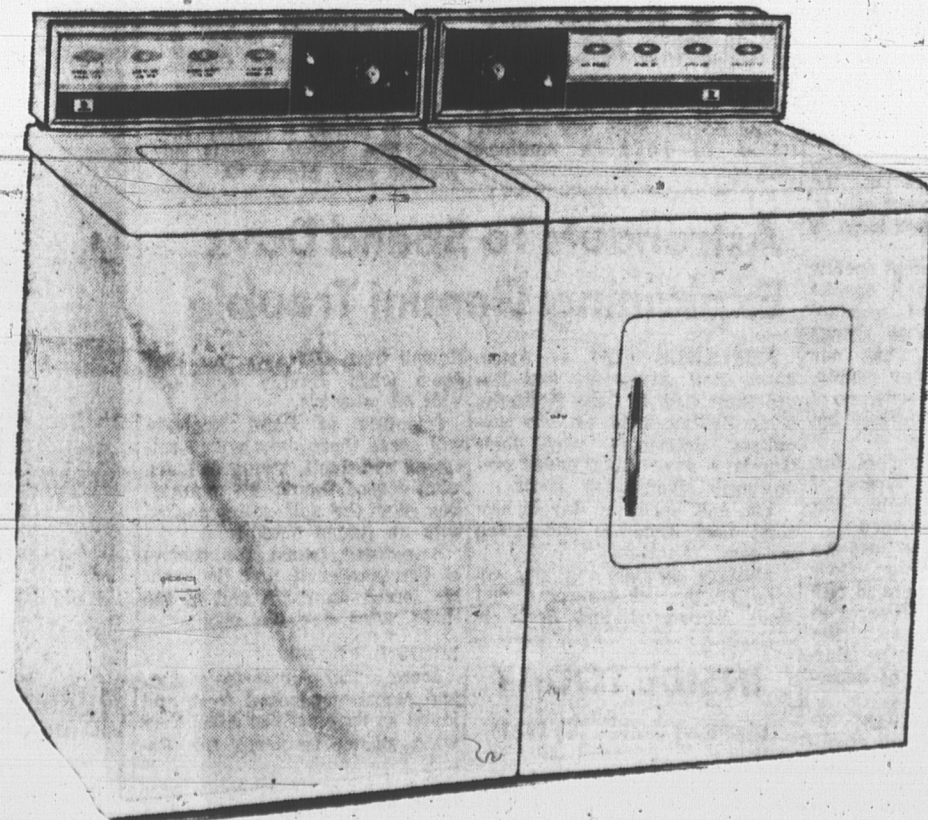

No Down Payment on Budget Charge Purchases