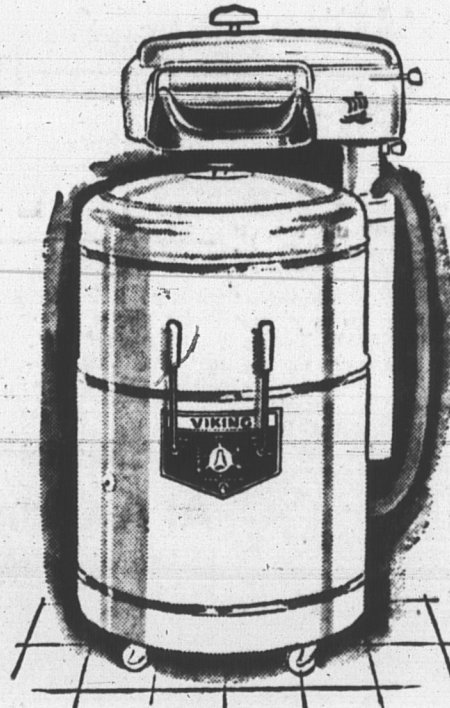

Bissell Carpet Sweeper

Bissell carpet sweeper complete with self-cleaning brush. Wrap around bumper protects your furniture from accidental knocks.

SPECIAL, RED HOT 7.88

NORDMENDE

AM-FM SW Transistor Radio

World renowned Normende offers three bands of radio listening for every day of the year. The sturdy "tone-rich" wooden case in covered in smart textured black leatherette. Powerful station seeking, internal AM and external FM/SW. Antenna gives you even fringe reception. Includes six Viking "C" cells. Push button band selection.

RED HOT SPECIAL 54.88

VIKING

Automatic Dryer

Jet stream drying, controlled by three-way temperature switch, safe for older fabrics. Cool down cycle for fewer wrinkles, less ironing. Automatic timer shuts dryer off at time you select. Top mounted nylon lint trap, safety door switch. Glistening white baked on enamel finish, cabinet vents from side and back.

RED HOT SPECIAL 149.88