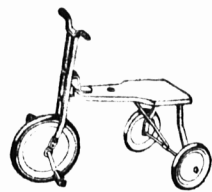

HOLMAN'S... Santa's Christmas Store Since 1857

TOYLAND FEATURES

Every Boy Wants An ELECTRIC TRAIN

Choose From Santa's Large Selection At HOLMAN'S

Lionel Electric Trains with Remote Control, priced from

28.95 to 43.50

Louis Marx Electric Trains, priced from—

16.95 & 20.95

Diesel Electric Model, a real beauty, priced—

32.50

Sturdy, Well Made KIDDY CARS

Metal wheels and frame fitted with strong wooden seat. Rubber tires and handle grips. Sized for a child up to 3 years old. The Gift of Gifts for either girl or boy, priced—

5.95 and 6.50

Handy Andy TOOL SETS

For the young carpenter. The sets consist of a saw, hammer, mallet, square, pliers, screw driver, etc., priced—

3.95 and 7.85

C.C.M. and Leader TRICYCLES

Strongly made of tubular steel finished in oven-baked enamel. Ball bearing wheels with rubber tires. A gift to thrill any child, priced—