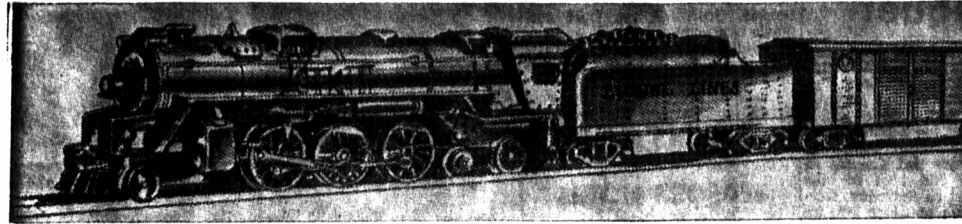

HOLMAN'S... Santa's Christmas Store Since 1857

TOYLAND FEATURES

Every Boy Wants An ELECTRIC TRAIN

Choose From Santa's Large Selection At HOLMAN'S

Lionel Electric Trains with Remote Control, priced from

28.95 to 43.50

Louis Marx Electric Trains, priced from—

16.95 & 20.95

Diesel Electric Model, a real beauty, priced—

32.50

Sturdy, Well Made KIDDY CARS

Metal wheels and frame fitted with strong wooden seat. Rubber tires and handle grips. Sized for a child up to 3 years old. The Gift of Gifts for either girl or boy, priced—