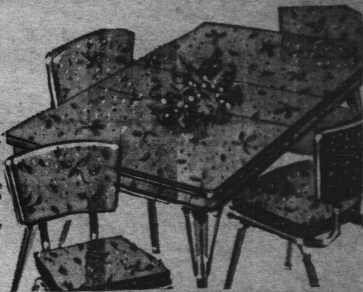

PLATFORM ROCKERS

Reg. 54.95
Save 11.96

42.99

No Down Payment 5.00 Monthly