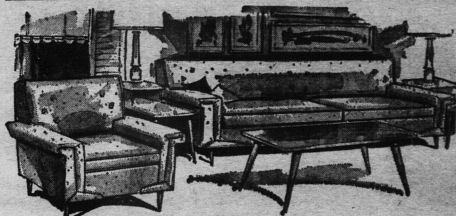

KITCHEN and DINETTE SUITES

5 PIECE SUITE

Reg. 59.95

Save 19.96

39.99

7 PIECE SUITE

9 PIECE SUITE

Reg. 99.95
Save 29.96

69.99

Reg. 139.00
Save 35.01

99.99

No Down Payment—7.00 Monthly

No Down Payment—8.00 Monthly