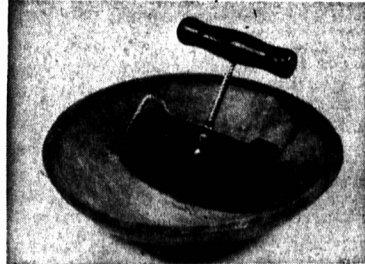

PLASTIC COASTER SET. Fits any size tumbler. Set of six containers **98¢**

EGG SLICER. Strong and well made of aluminum. Each **98¢**

ROTARY GRATER made of sturdy metal. Quick and efficient, each **98¢**

PEPPER MILL. Made of glass and plastic. Grind your own. Each **98¢**

PLASTIC DISPENSERS for Ketchup and Mustard. No shaking — no mess! Set of 2 for **98¢**

HOT DISH RACKS. Made of wrought iron, various sizes to fit Pyrexware, each **98¢**

OVAL ROASTER RACKS. Bright plated finish. Fits standard Roaster. Set of 2 sizes **98¢**

BROOMS. 4 string style made of selected corn with varnished wood handle. Each **98¢**

SALAD BOWL SET. Wooden bowl and stainless steel chopper, set **98¢**