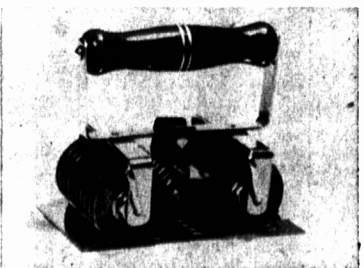

DOUBLE QUICK SLICER OR MINCER, for fruits or vegetables. Each ..... **98¢**