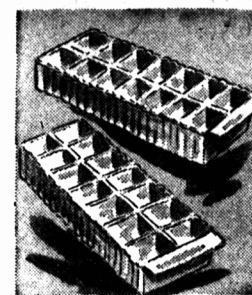

98¢ HOUSEWARES EVENT

WEDNESDAY • THURSDAY • FRIDAY and SATURDAY MORNING

GLASS ROLLING PINS. Fill with water for tender, flaky pastry. Dough will not stick. Each **98¢**

WHISTLING KETTLES. Aluminum streamlined design. 1½ quart size. Whistles when water boils **98¢**

DONUT MAKER. Makes 24 perfect donuts in one filling. No rolling, cutting or forming, each **98¢**

TOWEL HOLDERS. Strong plastic. Complete with roll of paper towels **98¢**

ICE CUBE TRAYS. Flexible plastic unbreakable, odorless and tasteless. Holds 16 cubes, fits any freezer **2 for 98¢**

PLASTIC COASTER SET. Fits any size tumbler. Set of six containers **98¢**

EGG SLICER. Strong and well made of aluminum. Each **98¢**

ROTARY GRATER made of sturdy metal. Quick and efficient, each **98¢**