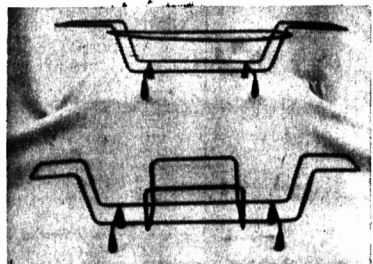

DONUT MAKER. Makes 24 perfect donuts in one filling. No rolling, cutting or forming, each **98¢**

TOWEL HOLDERS. Strong plastic. Complete with roll of paper towels **98¢**

ICE CUBE TRAYS. Flexible plastic unbreakable, odorless and tasteless. Holds 16 cubes, fits any freezer **2 for 98¢**

PLASTIC COASTER SET. Fits any size tumbler. Set of six containers **98¢**

EGG SLICER. Strong and well made of aluminum. Each **98¢**

ROTARY GRATER made of sturdy metal. Quick and efficient, each **98¢**

PEPPER MILL. Made of glass and plastic. Grind your own. Each **98¢**

PLASTIC DISPENSERS for Ketchup and Mustard. No shaking — no mess! Set of 2 for **98¢**

HOT DISH RACKS. Made of wrought iron, various sizes to fit Pyrexware, each **98¢**