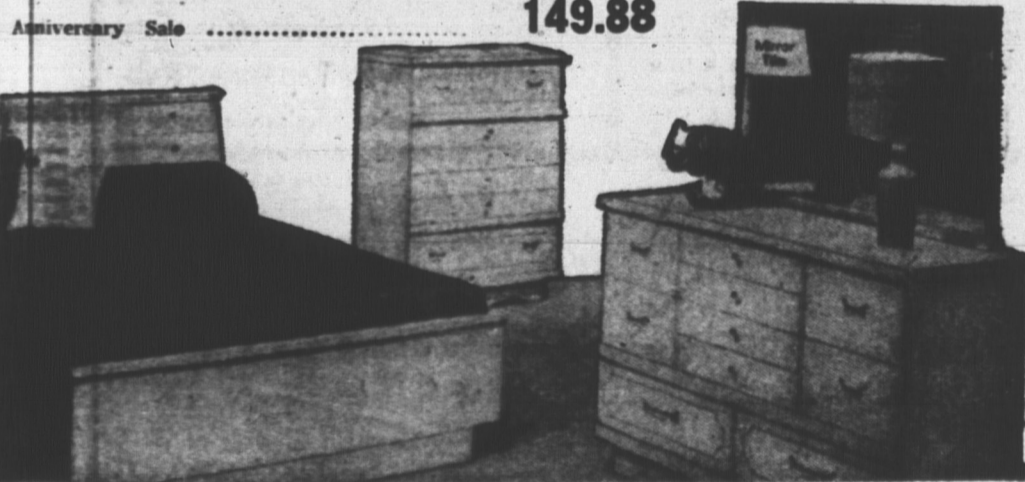

8 pc. BUNK BED OUTFITS

5-drawer chest in maple finish. Birch construction. About 30 x 17 x 41". Reg. 49.98 value **37.88**
4-drawer chest in walnut finish. Solid birch fronts, birch-ply tops and sides. About 21 x 17 x 37". Sale price **23.88**
Double Dresser with mirror. Reg. 49.98 value. Walnut finish. Sale Price **44.88**

SAVE 39.97

7-Pc. Bronzitone

or Chrome Suites

Reg. 109.98

69.88

3 pc. Apartment Dinette Suites
In choice of chrome or bronze tone finish. Dropleaf table and two chairs **26.88**

BIG SAVINGS on TRAVEL GUARD Moulded Luggage

PULLMAN CASE Reg. 37.95 Anniversary Sale **23.99**
WARDROBE CASE Reg. 37.95 Anniversary Sale **23.99**
PETITE CASE Reg. 25.95 value. Anniversary Sale **15.99**
WEEKENDER CASE Reg. 27.95 value. Anniversary Sale **16.99**

Now is the time to stock up on the luggage you'll be needing for your summer vacation! You can buy it at tremendous savings during Simpsons-Sears Anniversary Sale. Sturdily constructed, yet light in weight for modern needs. Shop early.

SAVE ON CHAIRS

PLATFORM ROCKERS - Covered in 100% nylon frieze. Seat and back are spring-filled for rocking comfort. Showwood fronts on arms. Back is about 34" high. Choice of colors. Buy now with no down payment. Anniversary Sale **36.88**
Swivel Rockers - Beautiful Frieze Covers in wide color selection. Reg. 59.98. Anniversary Sale **49.88**
French Provincial Chairs - Rayon and Cotton fabrics, fluted back with fruit-wood finish. Reg. 49.98. Anniversary Sale **39.88**
Reclining Chairs - A real man sized reclining chair upholstered in foam-backed fabric. Reg. 129.98. Anniversary Sale **84.77**

HOSTESS CHAIRS - Covered in durable frieze fabrics. Standard style for the living room. A bargain at only **13.77**
HOSTESS CHAIRS with arms Anniversary Sale **15.77**
HIGH CHAIR Chrome-plated legs. White laminated plastic tray with chromed arms. Nursery pattern on white background. Vinyl-padded seat and back. Anniversary Sale **13.88**

COCKTAIL & STEP TABLES Walnut wood-grain Formica plastic tops. Walnut finished sides and legs. Cocktail Table about 48 x 18"; step table about 38 x 16". Your choice **10.89**

STARTS Tuesday, April 20th

CONTINUES UNTIL CLOSING TIME SATURDAY, APRIL 24

Anniversary Special!

PEERLESS