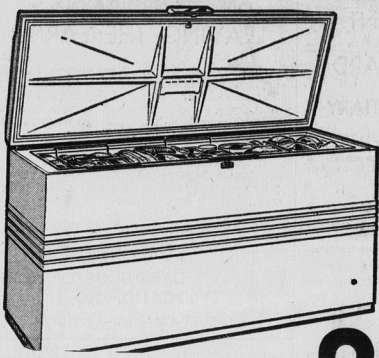

FRIGIDAIRE

DEEP FREEZE

with 550 lb. Capacity

- buy large quantities of food and save (store for months if necessary)
- frozen foods are always table fresh
- freeze foods in season
- tamper proof cold controls, factory set for maximum efficiency
- safety signal light
- Built by General Motors
- new magnetic door seal on 1963 models