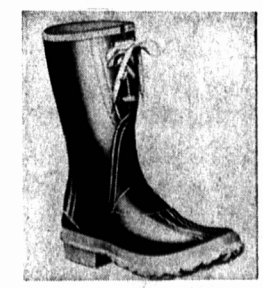

Men's Cruiser
12 inch boot for heavy duty with snug fitting ankle and elastic net lining. Ribbed vamp and engraved roll sole. Light brown with tan, sizes 6 to 11, a pair—

10.98

Men's 12" Leather Top Lumberman

Full grain leather with bellows tongue, ribbed vamp, heavy roll edged crepe soles and heels, Reinforced foxing. Brown color in sizes 6 to 12, a pair—

9.98