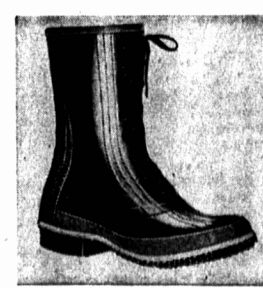

Men's First Quality RUBBER FOOTWEAR For Comfortable Winter Wear

Men's Hunter
14 inch, "Royal Blue Bar" quality in olive color with flexible ankle fitting. Laced front with bellows tongue and semi cleated crepe sole. Sizes 6 to 10, a pair—

10.50