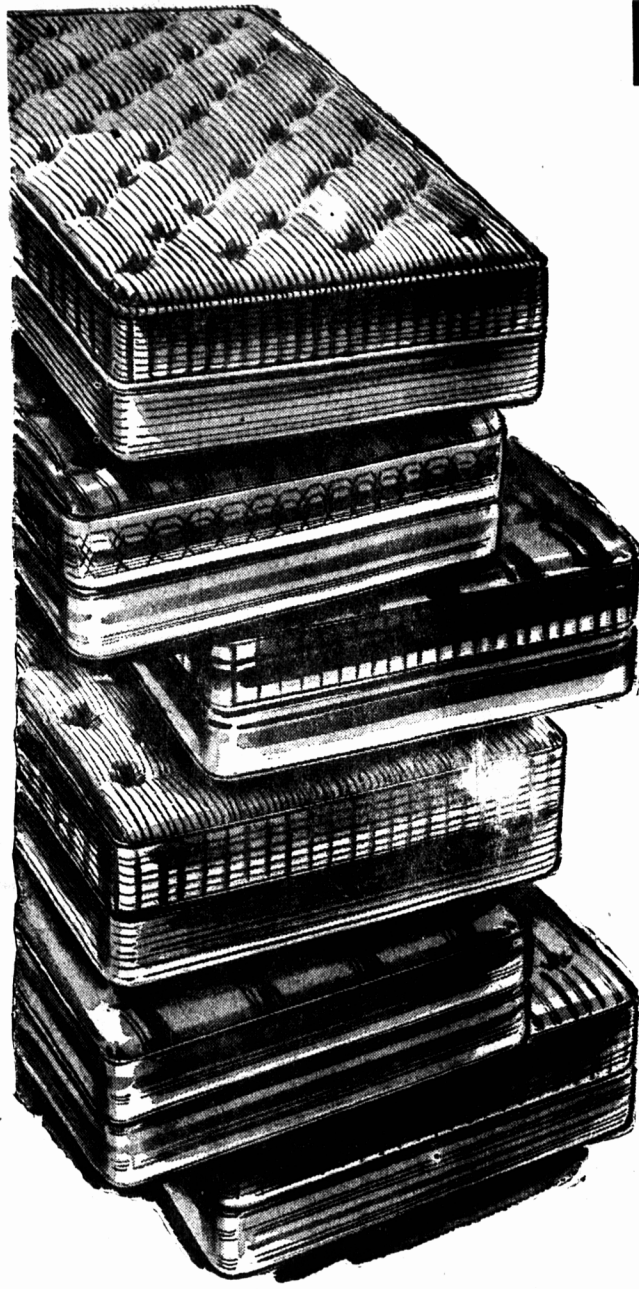

# TRADE IN THE OLD ON THE NEW!

HOLMAN'S Both Stores ...

## Old Mattress Trade-In Sale

**5.00** For Any Old MATTRESS

On The Purchase Of A New Spring-Filled Or Airfoam Mattress at 24.98 Or Over

This is one wonderful chance for you to cash-in on your old, beat-up mattress ... Well, you just can't afford to miss it! From January 16 to January 31 inclusive, HOLMAN'S will allow you 5.00 for any old mattress on the purchase of a new Spring-filled Mattress valued at 24.98 or over. There are some wonderful Mattresses from which you can make your selection—come in to Holman's either store and choose, you will automatically get the 5.00 Trade-In Allowance for your old one when you buy a new Mattress priced 24.98 or over!

Men's Doeskin  
**WORK SHIRTS**

Made of Sanforized cotton Doeskin in red and black plaid pattern. Roomy, full cut with convertible collar and matching buttons. Sizes 14 1/2 to 17. Each—

**3.98**

Best Buy!