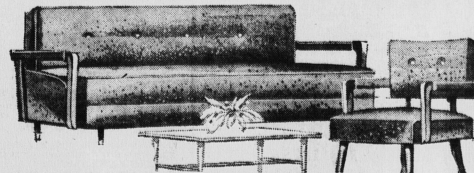

2 PC DAVENPORT SUITE