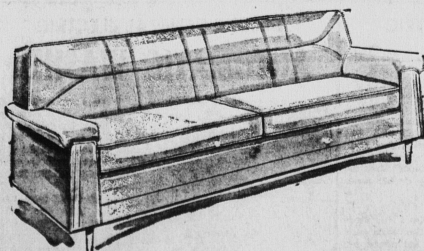

KROEHLER SLEEP-OR-LOUNGE