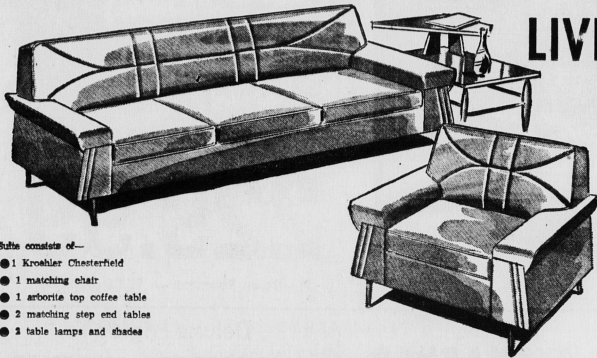

7 PC GENUINE "KROEHLER" LIVINGROOM ENSEMBLE

REGULAR 299.00
Special 209.99

No Down Payment — 12.00 Monthly