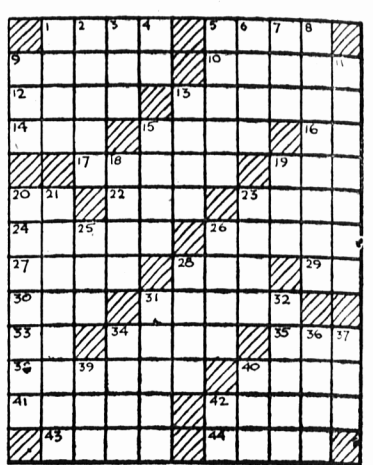

Then wake up your liver bile... Life not worth living? It may be the liver!

S' side Business And Professional Women Meet

The annual meeting of the Summerside Business and Professional Women's Club was held at Mulberry Lodge on Friday, May 15th.

were received. The president, in her report, recalled the start of the club early in November when M. Love and Miss Duchemin from the Charlottetown Club came to assist in the organization of a similar group here.

Toronto Stocks

Table of Toronto stock prices including 7200 Hugh Pam, 1000 Husky, 3500 Ily Chag, etc.

Table of stock prices including 1500 Merrill, 235 Mid Cont, 500 Mill C, etc.

Let's Talk It Over

Down our way, it looks as if jail birds might be developing into carrier pigeons. The thriving town of Summerside, which we citizens like to think is justly famous for its enterprise and public spirit, is in danger of becoming notorious for its jail.

According to report some of the prisoners leave the jail at night, we don't know whether it's with or without permission, make raids on business houses in the town, and even as far afield as O'Leary, and shades of Ripley, store the loot in the jail!

There are poor, honest people in Summerside who, in the struggle to keep the wolf from the door, are finding the going pretty rough.

Table of Cryptogram Quotation with words like SIGMA, MIR, SISCO, etc.

DAILY CROSSWORD

- ACROSS 1. Natural cavern, 2. Ascended, 3. Solemn promise, etc.

WANTED Sales Lady for Shoe Department; between ages of 25 and 35 years. Experience preferred but not essential.

BRONCHIAL ASTHMA Do you gasp, wheeze and fight for breath, so you can't get proper sleep?

WOW! SMASH - CLEARANCE - SALE AT CO-OP STORES Ellerslie - Alberton - St. Louis

NOTICE OPEN The above Co-op Stores remain open at nights during our Special Sale - Open Thursday, Friday and Saturday night.

PAINT BARGAINS A shipment direct from the factory at special introductory prices.

Robin Hood FLOUR, 98 lb. bag $6.19 Snow Flake SHORTENING, lb. 21c Orange MARMALADE, 1ge. 24 oz. 37c

DISHES We have a limited amount of 32-piece sets Pyrex Crownware Dishes at this Extra Special Price 3.95

Professional Cards B. F. HUNTER R. O. Summerside, P. E. I. Complete Visual Analyses Glasses Fitted

W. Albert Robertson Chartered Accountant P. E. I. MUTUAL BUILDING Granville at Water Street Summerside

DR. J. R. CUNNINGHAM VETERINARIAN Dial 2520 Water Street East Summerside

BURGESS BEDTIME Continued from page 10 over it; she had to go around it and it wasn't easy.

DR. J. A. DOIRON DENTIST Dental X-Rays Smallman Building SUMMERSIDE Dial 2366

CAMEO THEATRE KENSINGTON Wednesday and Thursday 7:15-9:15. M-G-M presents a new and wonderful picture for the millions who loved "The Stratton Story".

CAPITOL Summerside Tonight 7:15-9:15; Thursday 3:30-7:15-9:15 FLAMING AS THEIR LOVE! MIGHTY AS GOLIATH!

REGENT Today 3:30-7:15-9:15 Thursday 7:15-9:15 MUTINY Color by TECHNICOLOR Released thru United Artists

MORSE'S TEA