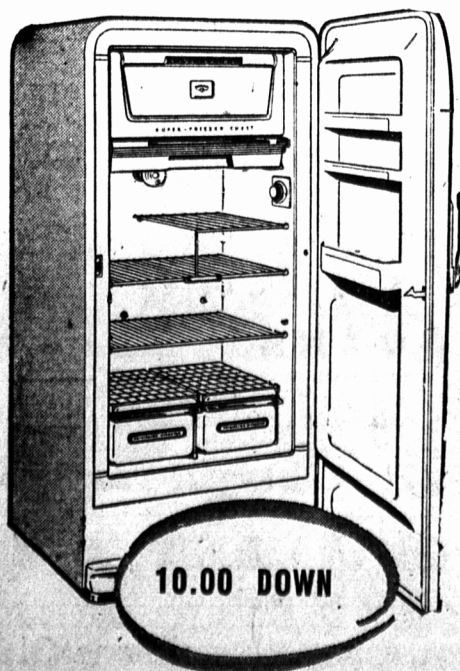

SAVE 40.00 or 50.00

On Your Genuine Frigidaire Refrigerator

PLUS a Fair and Reasonable Allowance on Your Old Ice Box or Refrigerator

How can you possibly afford to miss this wonderful saving ... $40.00 on the SR60 Model and $50.00 on the large SR88 and MR86 Models! Genuine Frigidaires are made only by General Motors Corporation. The regular prices shown are the Fair List Prices—NOTHING HAS BEEN ADDED TO cover the 40.00 or 50.00 Reductions we offer during this Mid Winter Sale. BUY NOW AND SAVE.

ONLY $10. DOWN

Balance Monthly Starting May 1st

5 Year Guarantee

We have a fully trained and qualified serviceman to service your Frigidaire Unit at any or all times.

Model SR60 - - Reg. 299.75
YOU SAVE 40.00
Mid-Winter Sale **259.75**
Only 10.00 Down

Model SR88 - - Reg. 369.75
YOU SAVE 50.00
Mid-Winter Sale **319.75**
Only 10.00 Down

Model MR86 - - - Reg. 399.75
YOU SAVE 50.00
Mid-Winter Sale **349.75**
Only 10.00 Down

1/3 off

"Happy Chef" KITCHEN REMINDER White or yellow plastic construction, these Kitchen Reminders are useful and attractive—regular 70c. MID WINTER SALE SPECIAL 49c	SAVE! 5-PIECE BOWL SET There's a size for every kitchen use! These Bowl Sets are made of clear sparkling glass, regular 82c. MID WINTER SALE SPECIAL 63c

Extra! Judgware Enamel
DOUBLE BOILERS
Made in England - - Reg. 2.60
Heavy weight, triple coated enamel in all white or white with black trim. 3 pint size with good fitting cover. MID WINTER SALE SPECIAL
1.69

HOLMAN'S
S' SIDE and CH'TOWN