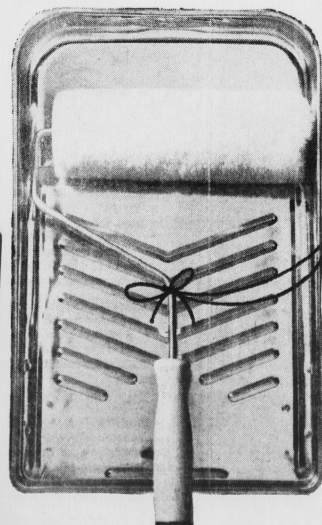

Paint roller and tray with a gallon of

WESCO VELVET SUPREME

GIANT SIZE DET. OMO . . . . **75^c**

KING SIZE DET. OMO **$1.29**

SUCCESS SUPPER PASTE WAX 1 LB. TIN **59^c**

WESTINGHOUSE LIGHT BULBS 2 FOR **39^c**

JELL-O 3 FOR **33^c**

JELL-O 2 LARGE SIZE PKG. **39^c**

FRYS COCO 1 LB. TIN **65^c**

ELLIS BROS.

SAVE-EASY EVAPORATED

MILK 6 TALL TINS FOR **89^c**

FROZEN FOODS

East Pak Cod Fillets . . . **31^c**

Zero Pak 2 lb. Polly Rhubarb **35^c**

Birds Eye F. S. Green Beans 12 OZ. PKG. **25^c**

FREE PAINT ROLLER and TRAY with Velvet Supreme

GAL. **8.60** OR 4 QTS. AT **2.50**