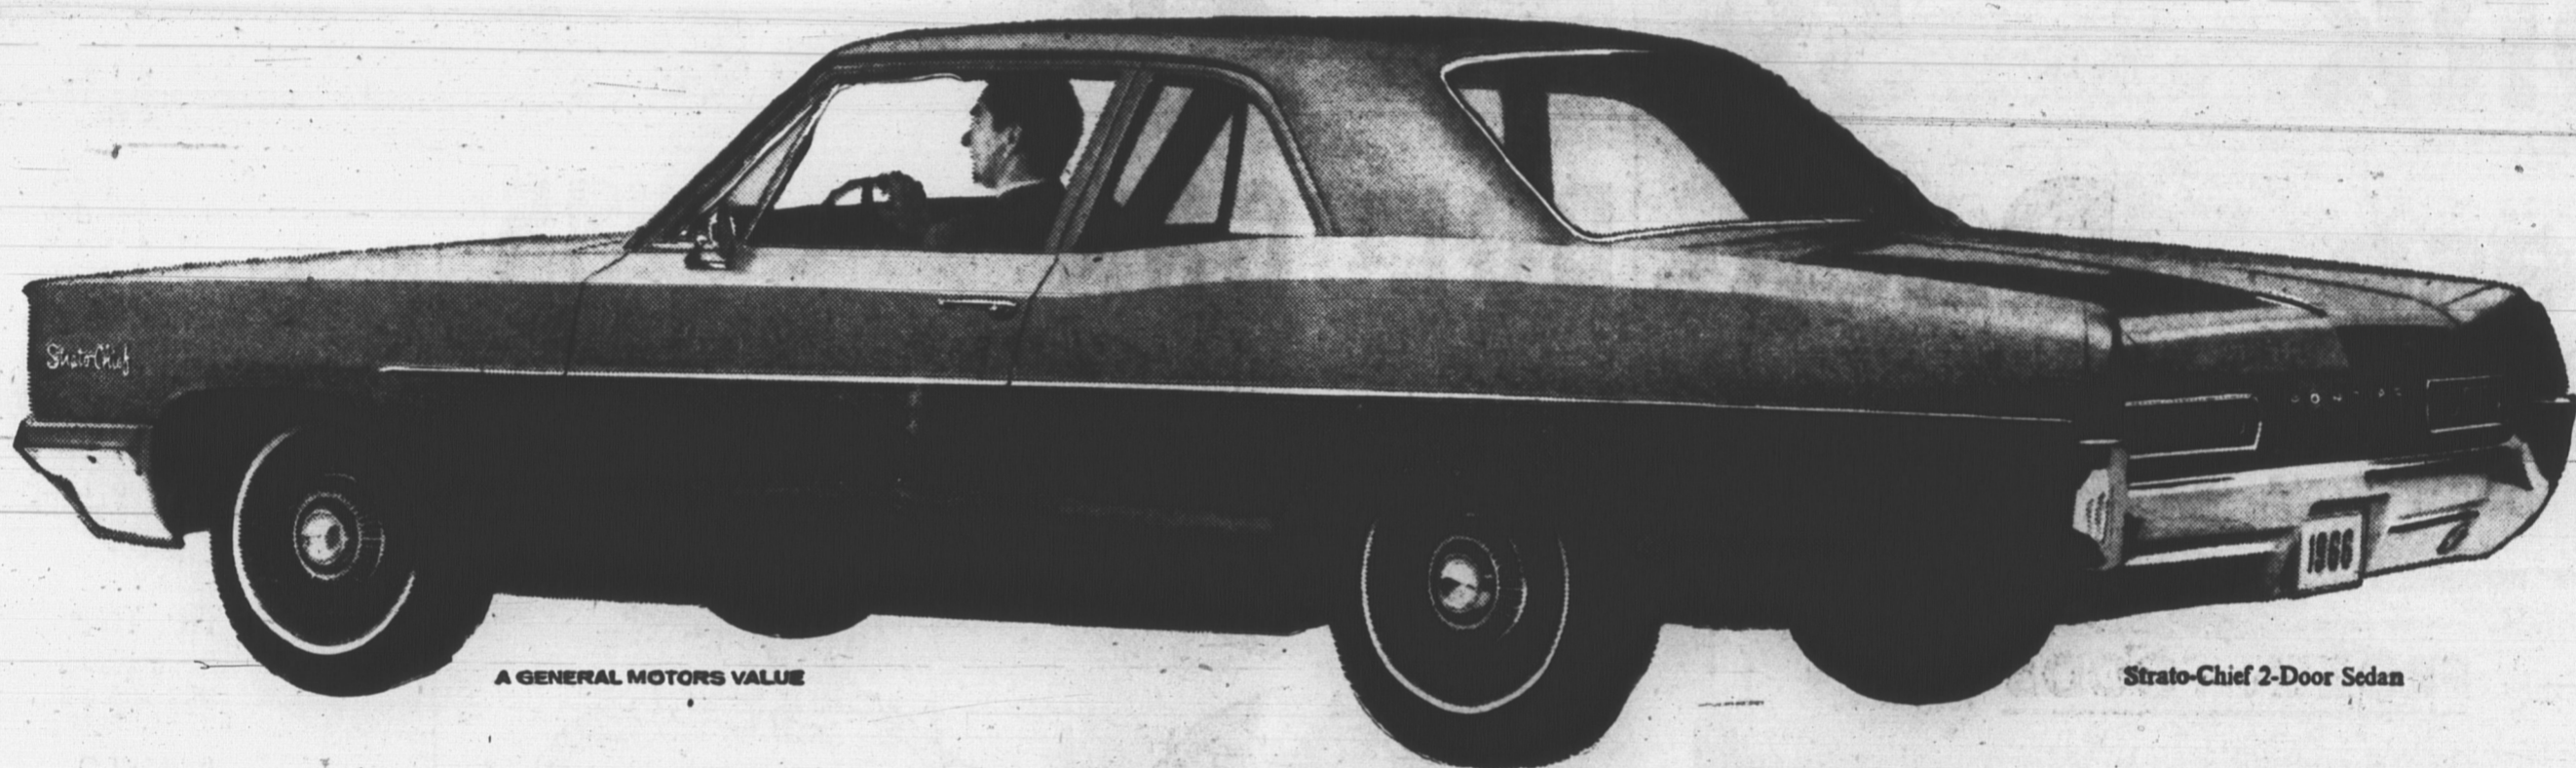

Grande Parisienne Sport Coupe

This is the top-of-the-line Pontiac. The Grande Parisienne.

A GENERAL MOTORS VALUE

Strato-Chief 2-Door Sedan

This is the lowest priced Pontiac. The Strato-Chief.

There are 52 other Pontiac models to choose from. And these are some of the standard features you'll find on every one of them.

Body by Fisher. Magic-Mirror finish. Distinctive over-and-under headlights with split-grille front-end styling. Perimeter frame. Full coil suspension. Improved weather sealing. Tough, shatter-resistant windshield glass. Curved glass side windows. Push-button door locks. Full width carpeting. The Pontiac eight point comfort package which includes dual padded sun visors, padded dash, seat belts front and rear, shatter-resistant inside rear-view mirror and outside rear-view mirror, two-speed windshield wipers with glare-resistant arms and blades, windshield washer unit and backup lights. And there are many, many more. Visit your Pontiac-Buick dealer and explore the value-packed world of Pontiac. Do it today.