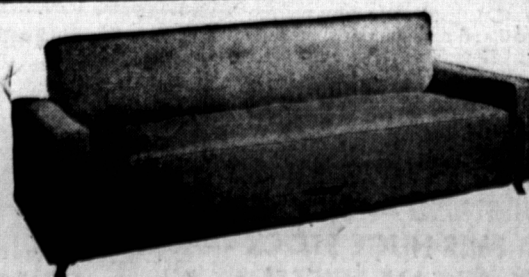

A luxurious Living Room Suite by day—a most comfortable bed at night; upholstered in hard wearing covering that is as beautiful as it is durable. A wide variety of decorative shades to choose from.

NO DOWN PAYMENT

ANNIVERSARY
SALE
PRICE

199.95 or **1.25** weekly

See the New Look in
**TV SWIVEL
ROCKERS**

Combination Leatherette (C.L.L.) and all wool boucle with arms and legs of fruit wood with brass ferrules. At this low Anniversary Sale Price you can't afford to miss.

Choose from
RED
GREEN
BROWN
BEIGE