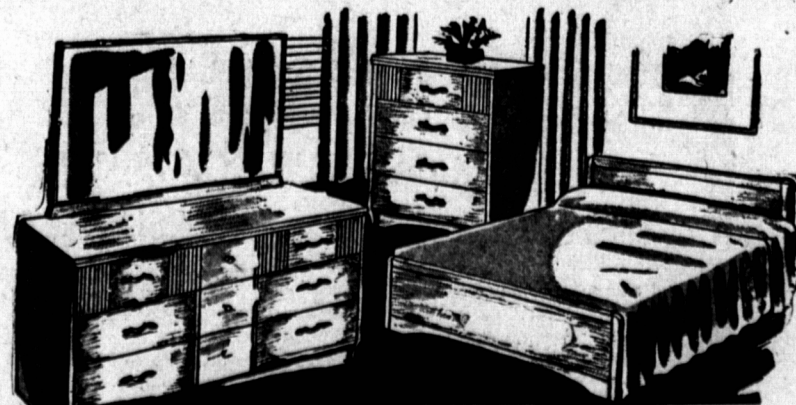

SAVE $70.00

on the new highly styled
"SLEEP or LOUNGE"

3 pc. DAVENPORT SUITE

by FUTURAMA