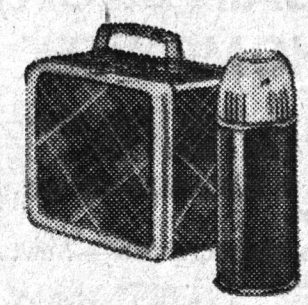

Light weight foam rubber moulded soles. Sizes 4-9 full sizes only.

SUPER SCHOOL OPENING SALE
pair **\$2.97**

MISSES' IVY-LEAGUE TWO-TONE SADDLE SHOES

Black and white saddle shoes, elk leather uppers, light weight foam rubber soles and heels. Sizes 11 to 3.

SUPER SCHOOL OPENING SALE
pair **\$2.97**

SAVE ON SCHOOL SUPPLIES

SOLID LEATHER ZIPPER BINDER

3-ring binder with all-around zipper is just what they need for school this year. Filled with handy items—key chain, pocket comb, pencil, note book, eraser, picture holder, time-table.

SUPER SCHOOL OPENING SALE only **\$4.87**

SCOTCH PLAID LUNCH KITS

Save 32¢. Complete with halfpint English-made vacuum bottle.

Regular **\$2.69**
SUPER SCHOOL OPENING SALE **\$2.37**

JUMBO PACKAGE FILLER PAPER