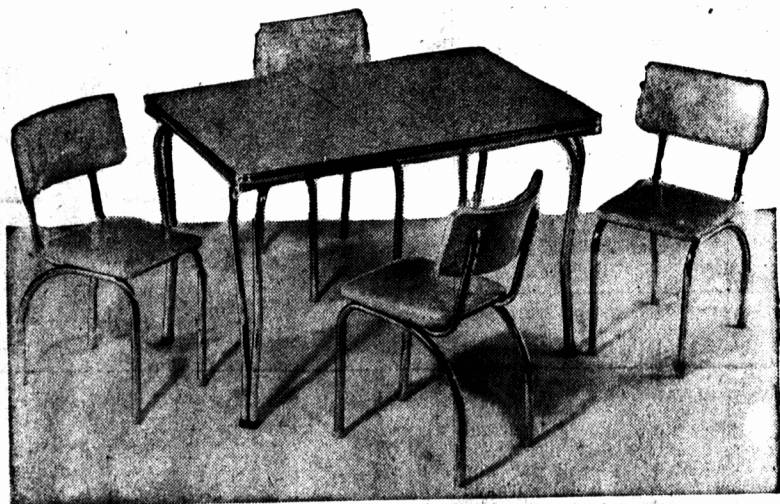

# TRADE IN THE OLD ON THE NEW!

It's Trade-In Month At HOLMAN'S... Your Old Furniture Is Worth Real Money

**TRADE-IN \$25. ALLOWANCE**

**For Your Old Kitchen Table And Chairs**  
(Any Type Regardless of Condition)

**NO DOWN PAYMENT**  
Convenient Monthly Installments

**On The Purchase Of A New  
CHROME DINETTE SUITE**  
At 74.98 or Over

Here's a golden opportunity to own that gleaming Chrome Suite you've always wanted. Holman's will give you a great big 25.00 trade-in allowance on your old beat-up kitchen table and chairs, regardless of their style or condition, on the purchase of a new chrome suite priced at 74.98 or over. So visit Either Holman store today and see the many beautiful new styles in Chrome to give your kitchen or dinette a NEW look. Remember this offer good only until January 31st.