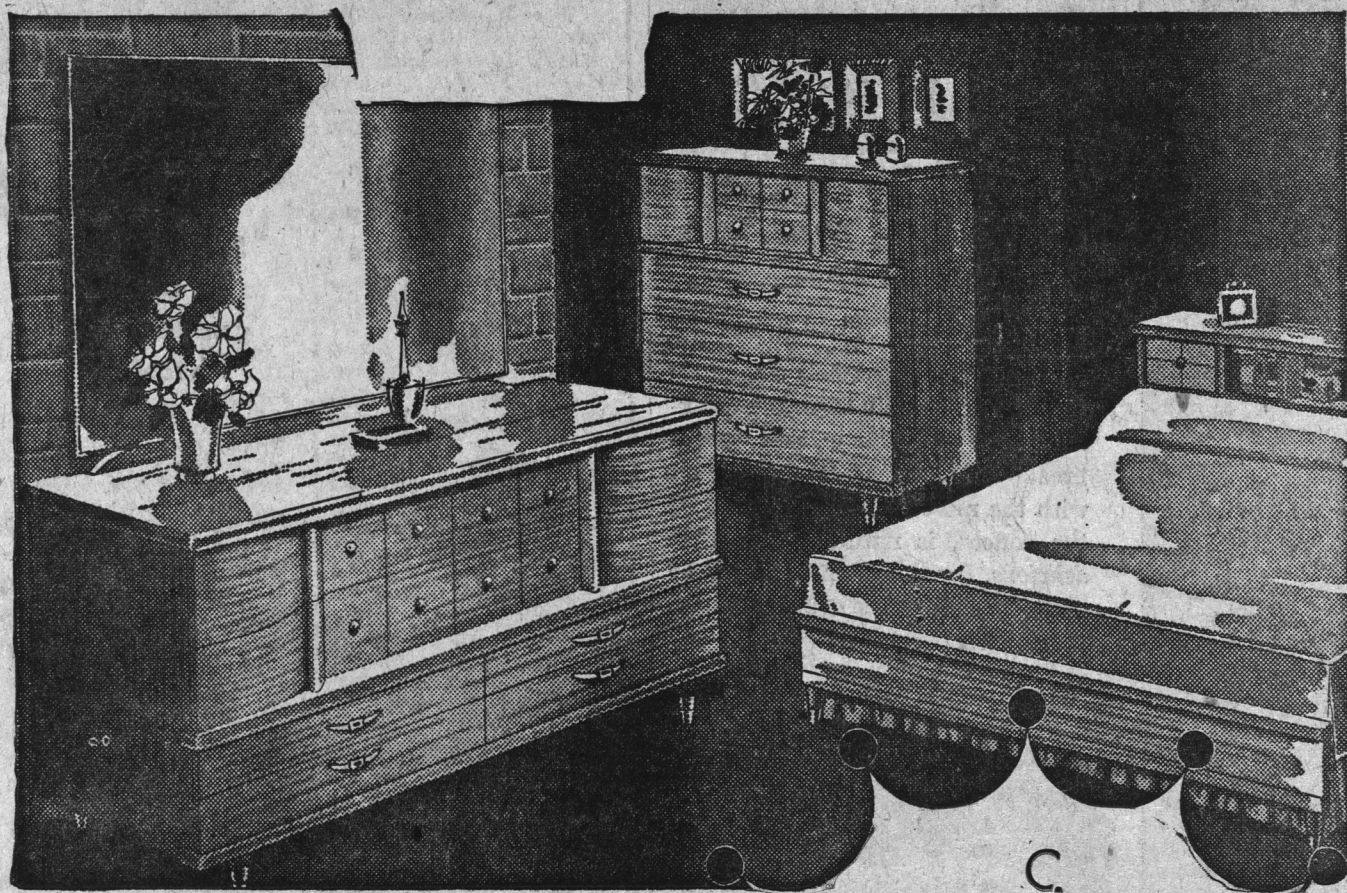

C.

FIVE RICH SOFT-GLOW FINISHES

Glowing Autumn Mahogany

Gleaming Silvery Stardust

Deep Natural Walnut

Lustrous Royal Biege

Silken Mocha

10 Days Only; Sale ends Sat. Sept. 20

Be early for complete selection