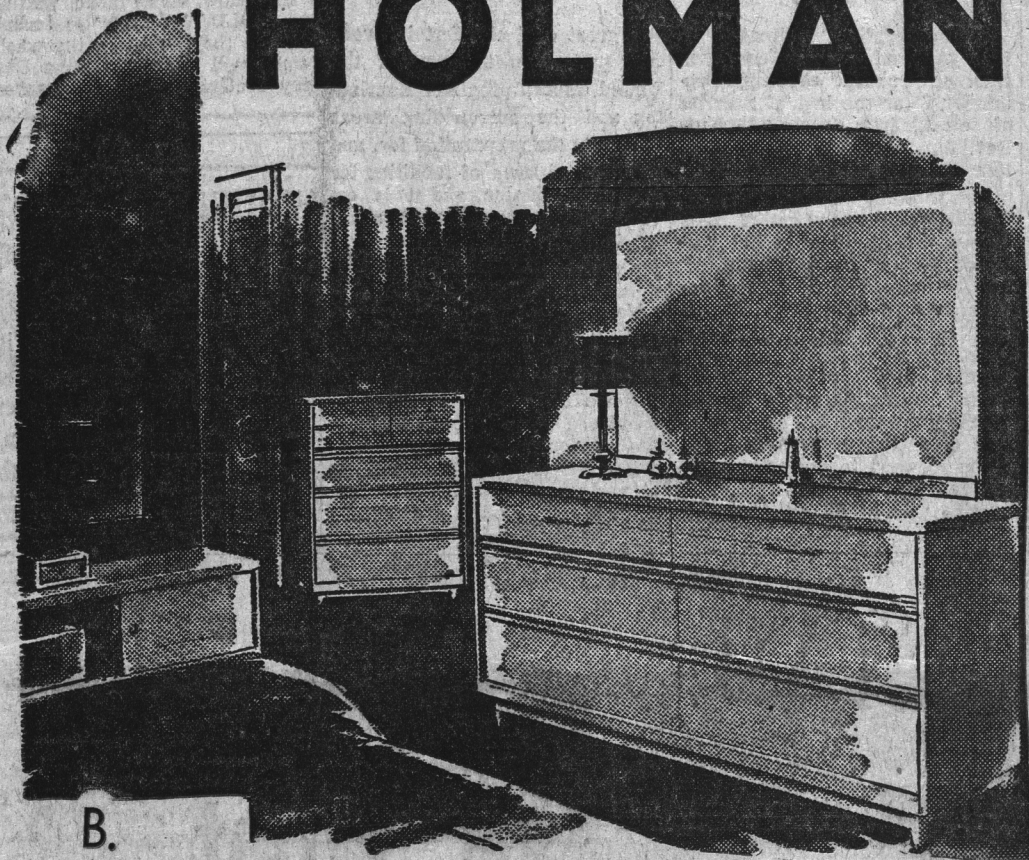

- Practically indestructible
- "Can't mar" top resist burns
- Dovetailed dustproof drawers
- Hardshell surface resists scratches
- Self levelling nylon tipped guides
- Beveled Plate Mirrors
- Flush Gables

B.

HOLMAN'S AND KROEHLER

have combined to present

the most outstanding furniture event

ever to be offered on P.E.I.

THEY SAVE YOU AS MUCH AS

100.00

BOOKCASE BED, CHEST AND DOUBLE DRESSER

for only **$249**

$10 DOWN

24 monthly payments of all charges included

11.69

YOUR CHOICE

AMONG THREE

HANDSOMELY STYLED SUITES

A. VISCOUNT

B. MAGNOLIA or

C. ANNIVERSARY