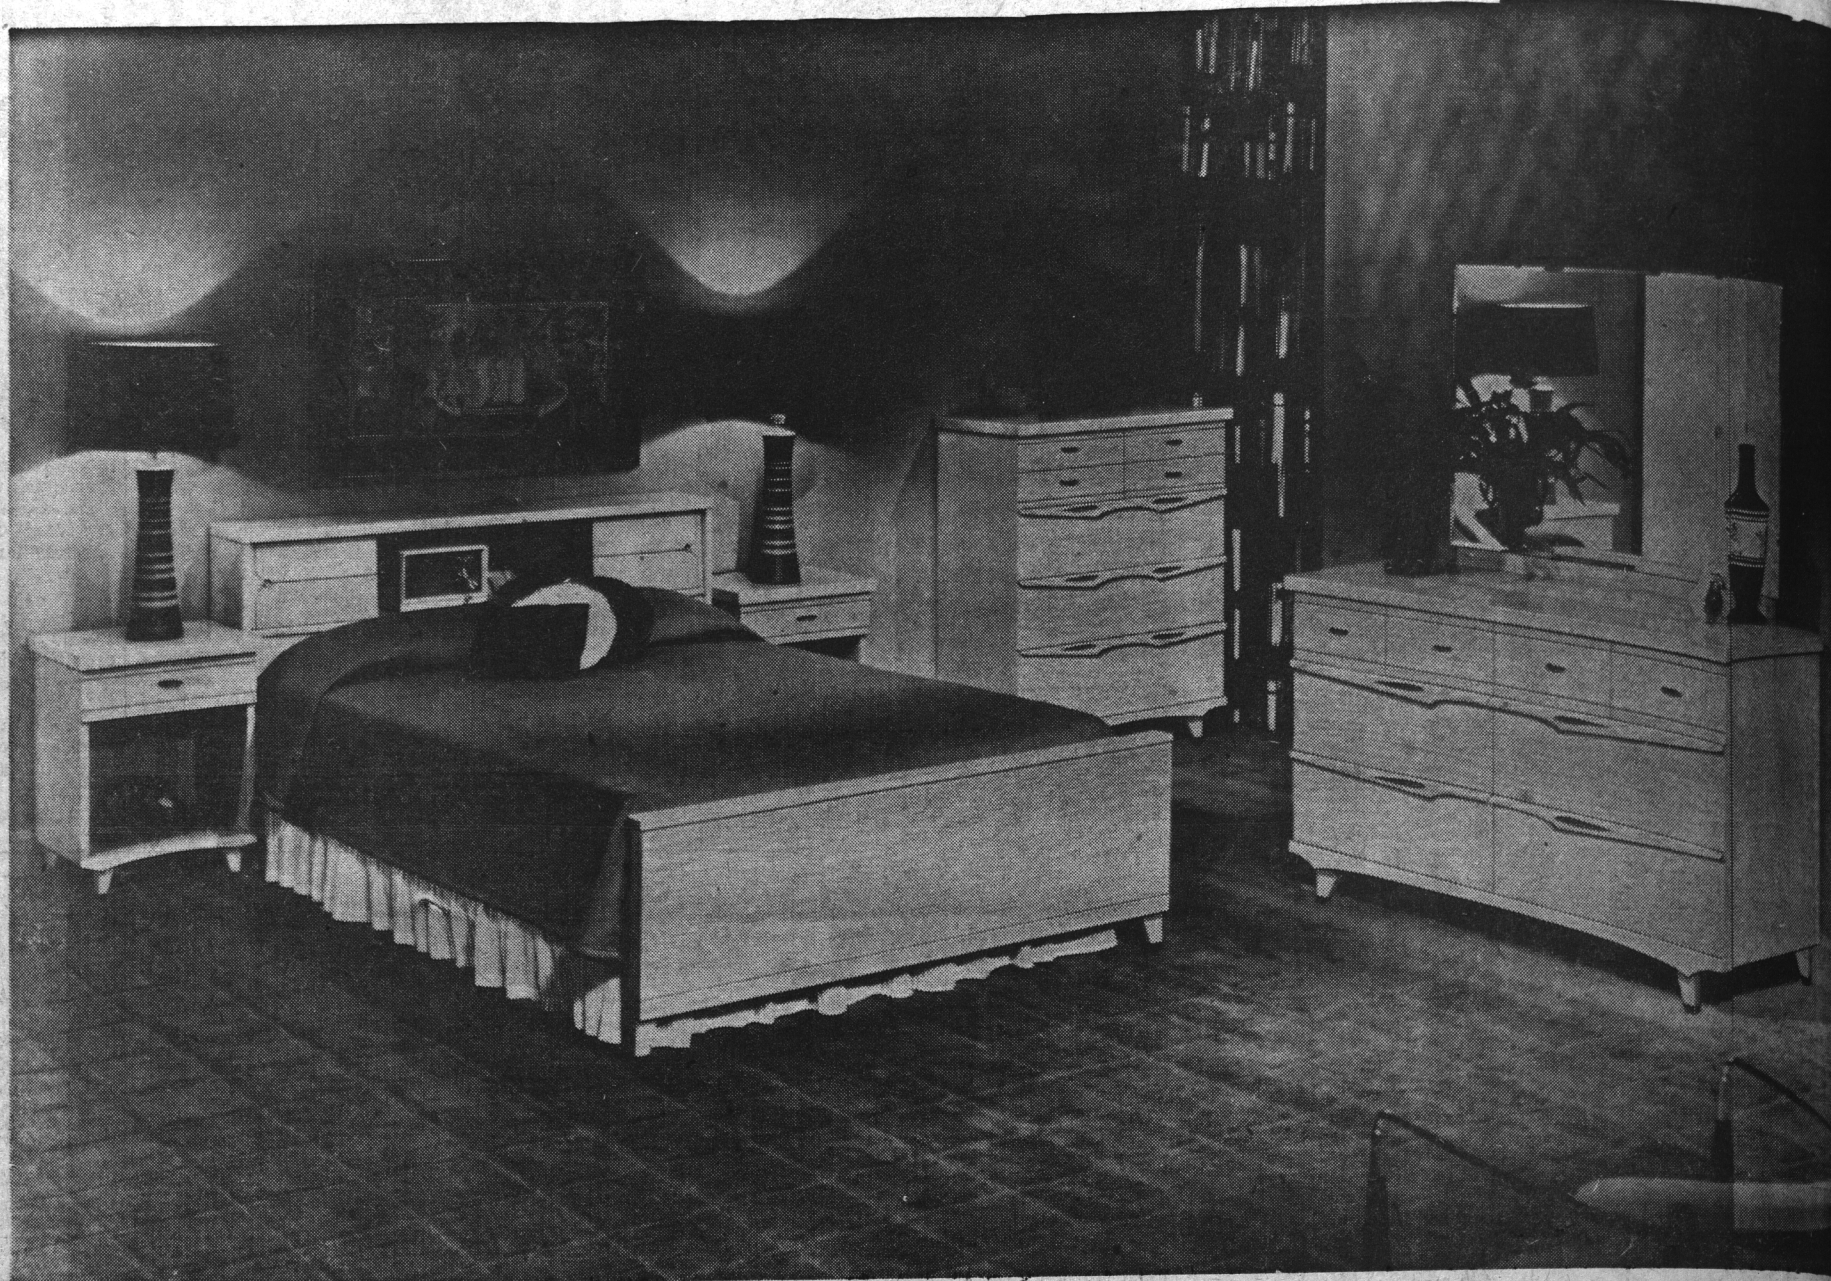

BEDROOM SUITE SENSATION

OF THE SEASON

Designed for to-day's living

A.