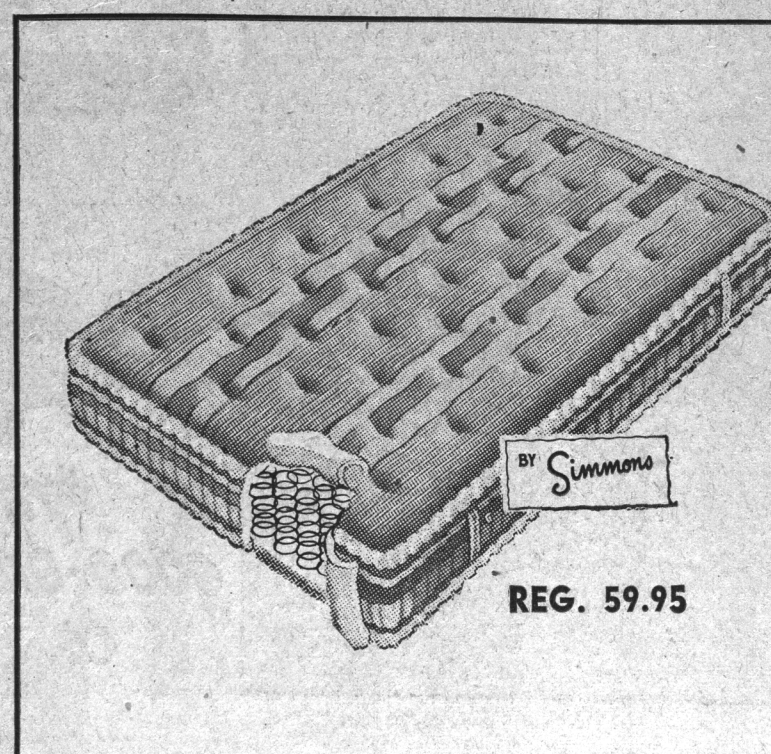

for only **\$249**

\$10 DOWN

24 monthly payments of all charges included

11.69

YOUR CHOICE

AMONG THREE

HANDSOMELY STYLED SUITES

A. VISCOUNT

Silken Mocha

10 Days Only; Sale ends Sat. Sept. 20

Be early for complete selection

REG. 59.95

SIMMONS

SLEEP QUEEN MATTRESS

Spring filled; 253 coil; precision built

Auto lock construction; Sisal pads