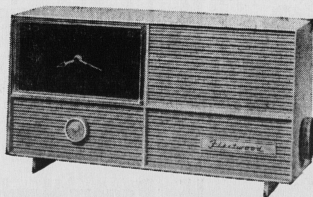

Fleetwood RADIOS

For the teen ager in your family make this the Christmas to give a Fleetwood radio. In a wide choice of colors and priced at

39.95

PORTABLE TV

Priced at **149.95**

WIDE VARIETY OF
LAMPS FOR ALL OCCASIONS