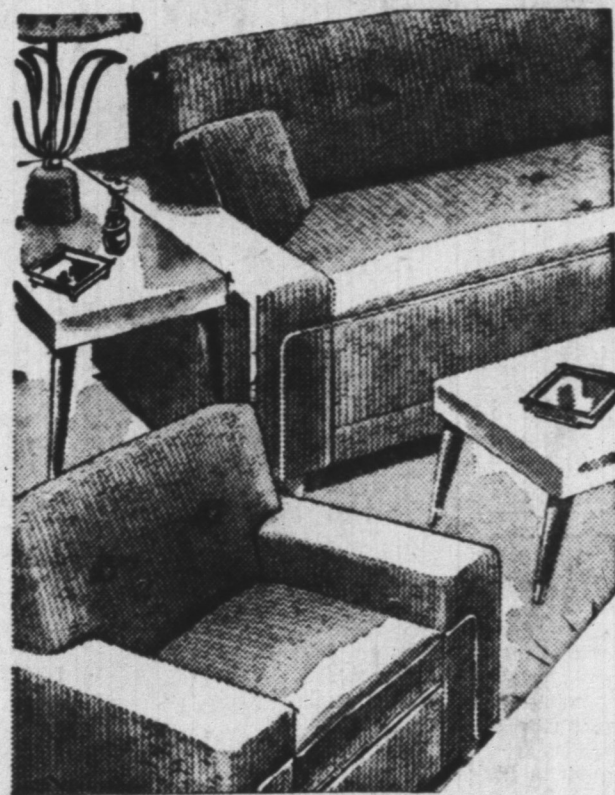

furniture Trade-In SALE

Trade-In the OLD  
Bring In the NEW

Beautify your home for CHRISTMAS

Living Room Suites

at **199.00** or over

50.00 allowance for Trade-In of 2 pcs.

75.00 allowance for Trade-In of 3 pcs.

Dinette and Chrome sets

25.00 allowance for Trade-In on sets at 79.95 or over

15.00 allowance for Trade-In on sets under 79.95

Bedroom Suites

50.00 allowance for Trade-In on Suites

at **169.00** or over

Trade-in to consist of bed, chest and dresser furniture dept. at both stores