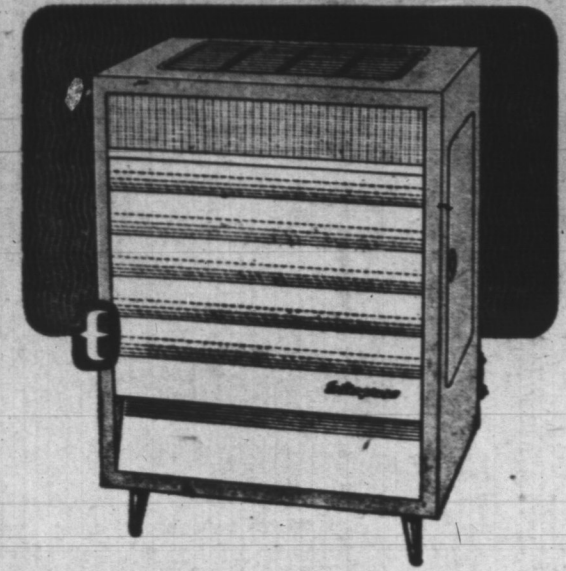

A WONDERFUL WAY TO SAY  
**MERRY CHRISTMAS**

Terrific CHRISTMAS

WITH GIFTS THAT ARE BOTH PRACTICAL AND HANDSOME

Sale of *Enterprise* products

- 50,000 B.T.U. capacity
- Heats up to 5 rooms
- Attractive amber brown exterior finish
- New modern design

save 35.00  
Reg. 119.95  
Special **84.95**

no down payment

Terms

only 7.00 monthly

only 5.00 monthly

sale expires

DEC. 19

- 35,000 B.T.U. capacity
- Heats 2 - 3 rooms
- Attractive brown enamel finish

save 22.00  
Reg. 86.50  
Special **64.50**

oil space heaters

*Enterprise* oil range

- Exclusive thermojet burner remains on pilot at all times requires no lighting
- Roomy fully porcelain lined family size oven
- Large storage drawer can be used as warming oven or for storing cooking utensils
- Abundance of kitchen heat for the largest home
- Full white porcelain enamel exterior finish.