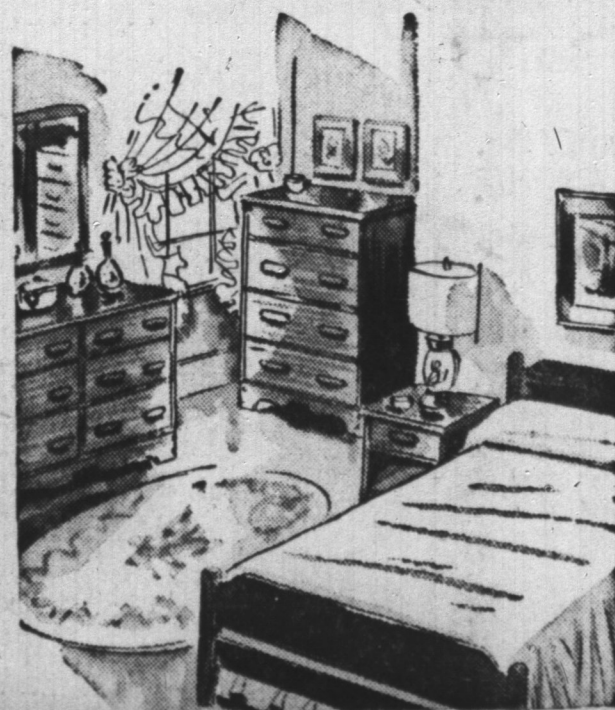

furniture Trade-In SALE

Trade-In the OLD  
Bring In the NEW

Beautify your home for CHRISTMAS

Living Room Suites

at **199.00** or over

50.00 allowance for Trade-In of 2 pcs.

75.00 allowance for Trade-In of 3 pcs.

Dinette and Chrome sets

25.00 allowance for Trade-In on sets at 79.95 or over

15.00 allowance for Trade-In on sets under 79.95

Bedroom Suites

50.00 allowance for Trade-In on Suites

at **169.00** or over

Trade-in to consist of bed, chest and dresser furniture dept. at both stores