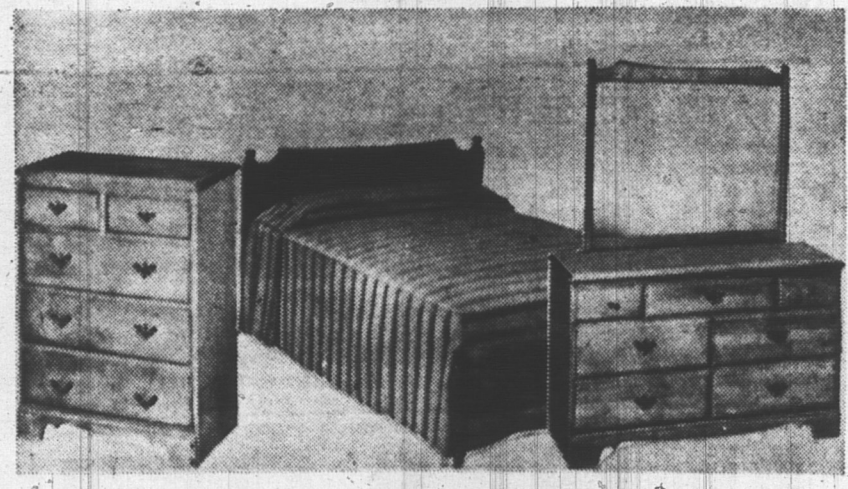

SOLID ROCK MAPLE BEDROOM SUITE

Ideal furniture for master bedroom or children's room. The famous Vilaseal protective finish—baked on to prevent stains and scratches. Solid rock maple tops, sides and drawers construction. 3-pc. suite of dresser, chest, panel bed now on sale for ....

$246.00