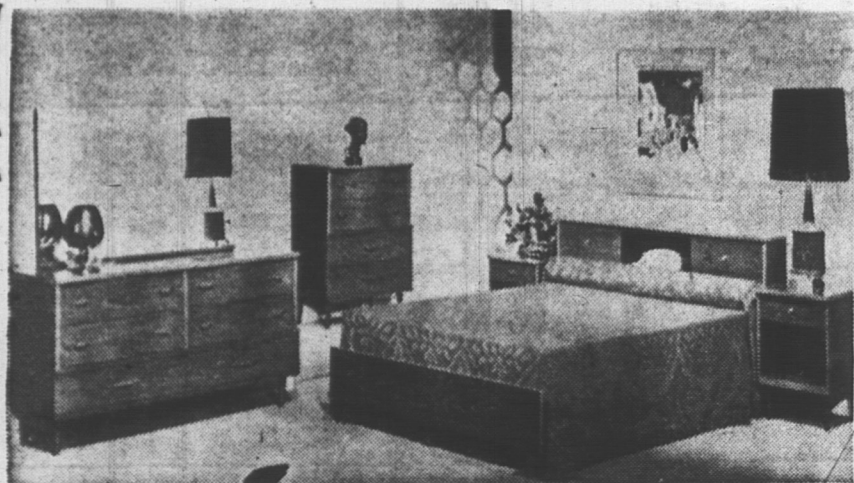

Reg. 149.95—NOW \$119.95
(Available with Triple Dresser \$20.00 extra)

DELUXE 5-Pce. BEDROOM ENSEMBLE

Distinctive modern styling; baked plastic protective finish; dovetailed drawers; nylon drawer glides, adjustable mirror; quality construction; walnut finish. Ensemble consists of double dresser, 4 drawer chest, panel bed, 54", silver ribbon spring, quilt top mattress. Regular 219.45—NOW ONLY

\$169.50

Bookcase Bed Available \$10.00 Extra

DELIGHTFUL 3 Pce. CURVED FRONT BEDROOM SUITE

Yes, a delightfully styled bedroom suite with a serpentine design on dresser and chest. Dresser boasts a full 44" bevelled mirror and the nylon tips on legs cannot leave marks on flooring. Hand rubbed walnut finish protected by plastic coating. 54" double dresser, 4 drawer chest and panel bed 39", 48" or 54". Regular 199.00—NOW

\$149.50

Bookcase Bed 10.00 extra)

3 Pce. SUITE, 2 LIGHTS ON MIRROR OF DRESSER

Here's something different. A new modern look in bedroom furniture. Triple dresser has full length mirror and two boudoir lamps right on the mirror for perfect lighting for make-up application and that last minute check before going out. Cases have solid tops and gables and are dust proof cases too. Triple dresser, chest, panel bed and lumerama mirror. 12.00 monthly Regular \$19.95—NOW

\$269.95

DELUXE 3 Pce. WALNUT VENEER SUITE

Kaufman "Master Series" Danish walnut bedroom suite. All drawers center-guided, dovetailed front and back, solid tops; metal tilting mirror supports, framed plate glass mirror, solid walnut legs and drawer pulls. Master dresser 76", x 18" x 31", 54 panel bed, Master 4 drawer chest. Reg. 449.00—NOW ONLY