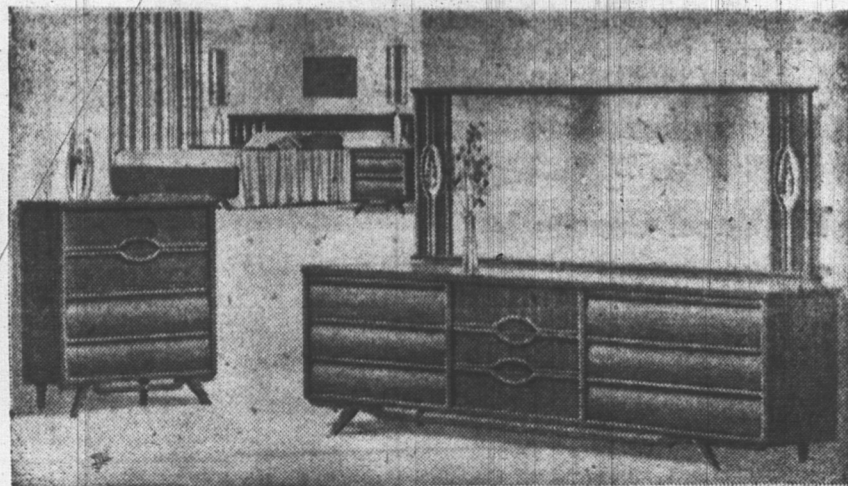

Reg. 149.95—NOW \$119.95
(Available with Triple Dresser \$20.00 extra)

DELUXE 5-Pce. BEDROOM ENSEMBLE

Distinctive modern styling; baked plastic protective finish; dovetailed drawers; nylon drawer glides, adjustable mirror; quality construction; walnut finish. Ensemble consists of double dresser, 4 drawer chest, panel bed, 54", silver ribbon spring, quilt top mattress. Regular 219.45—NOW ONLY

\$169.50

Bookcase Bed Available \$10.00 Extra

DELIGHTFUL 3 Pce. CURVED FRONT BEDROOM SUITE

Yes, a delightfully styled bedroom suite with a serpentine design on dresser and chest. Dresser boasts a full 44" bevelled mirror and the nylon tips on legs cannot leave marks on flooring. Hand rubbed walnut finish protected by plastic coating. 54" double dresser, 4 drawer chest and panel bed 39", 48" or 54". Regular 199.00—NOW

\$149.50

Bookcase Bed 10.00 extra)

3 Pce. SUITE, 2 LIGHTS ON MIRROR OF DRESSER

Here's something different. A new modern look in bedroom furniture. Triple dresser has full length mirror and two boudoir lamps right on the mirror for perfect lighting for make-up application and that last minute check before going out. Cases have solid tops and gables and are dust proof cases too. Triple dresser, chest, panel bed and lumerama mirror. 12.00 monthly Regular \$19.95—NOW

\$269.95

DELUXE 3 Pce. WALNUT VENEER SUITE

Kaufman "Master Series" Danish walnut bedroom suite. All drawers center-guided, dovetailed front and back, solid tops; metal tilting mirror supports, framed plate glass mirror, solid walnut legs and drawer pulls. Master dresser 76", x 18" x 31", 54 panel bed, Master 4 drawer chest. Reg. 449.00—NOW ONLY