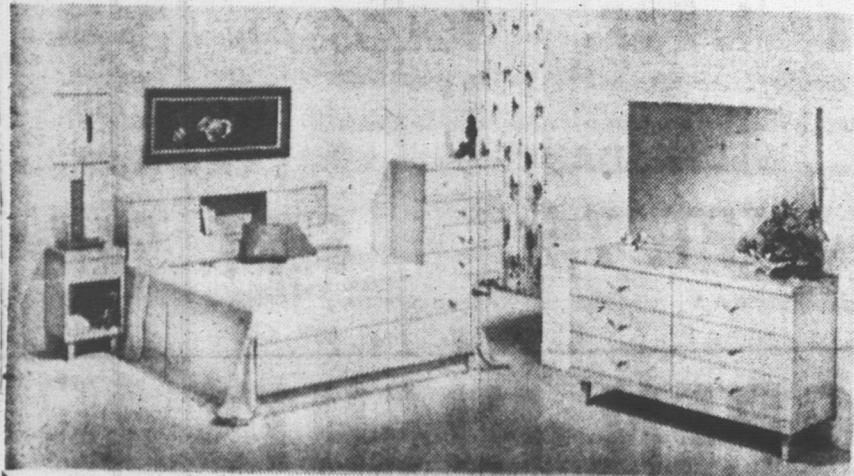

Crockett & Storey Ltd. BIG SEPTEMBER SALE — TWO BIG WEEKS 134 Kent St.

3 Piece BEDROOM SUITE, Soft Lustre Walnut Finish

- 6 drawer double dresser 47" x 16 x 32"
- Framed mirror 29" x 37"
- 4 drawer chest 28"x16"x40"
- Panel bed 54"
- Solid top construction
- Reinforced construction
- Nylon center glides
- Adjustable metal mirror supports

Reg. 149.95—NOW \$119.95
(Available with Triple Dresser \$20.00 extra)

DELUXE 5-Pce. BEDROOM ENSEMBLE

Distinctive modern styling; baked plastic protective finish; dovetailed drawers; nylon drawer glides, adjustable mirror; quality construction; walnut finish. Ensemble consists of double dresser, 4 drawer chest, panel bed, 54", silver ribbon spring, quilt top mattress. Regular 219.45—NOW ONLY

\$169.50

Bookcase Bed Available \$10.00 Extra

DELIGHTFUL 3 Pce. CURVED FRONT BEDROOM SUITE

Yes, a delightfully styled bedroom suite with a serpentine design on dresser and chest. Dresser boasts a full 44" bevelled mirror and the nylon tips on legs cannot leave marks on flooring. Hand rubbed walnut finish protected by plastic coating. 54" double dresser, 4 drawer chest and panel bed 39", 48" or 54". Regular 199.00—NOW

\$149.50

Bookcase Bed 10.00 extra)

3 Pce. SUITE, 2 LIGHTS ON MIRROR OF DRESSER

Here's something different. A new modern look in bedroom furniture. Triple dresser has full length mirror and two boudoir lamps right on the mirror for perfect lighting for make-up application and that last minute check before going out. Cases have solid tops and gables and are dust proof cases too. Triple dresser, chest, panel bed and lumerama mirror. 12.00 monthly Regular \$19.95—NOW