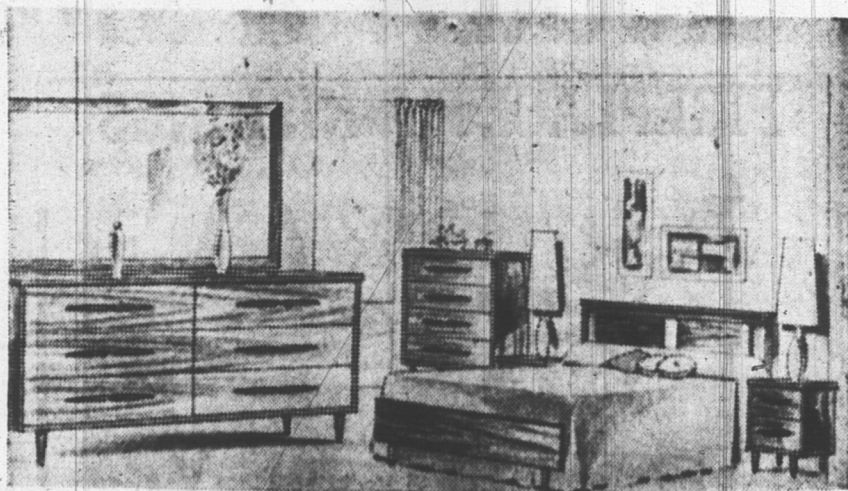

Crockett & Storey Ltd. BIG SEPTEMBER SALE — TWO BIG WEEKS 134 Kent St.

3 Piece BEDROOM SUITE, Soft Lustre Walnut Finish

- 6 drawer double dresser 47" x 16 x 32"
- Framed mirror 29" x 37"
- 4 drawer chest 28"x16"x40"
- Panel bed 54"
- Solid top construction
- Reinforced construction
- Nylon center glides
- Adjustable metal mirror supports

Reg. 149.95—NOW \$119.95
(Available with Triple Dresser \$20.00 extra)

DELUXE 5-Pce. BEDROOM ENSEMBLE

Distinctive modern styling; baked plastic protective finish; dovetailed drawers; nylon drawer glides, adjustable mirror; quality construction; walnut finish. Ensemble consists of double dresser, 4 drawer chest, panel bed, 54", silver ribbon spring, quilt top mattress. Regular 219.45—NOW ONLY

\$169.50

Bookcase Bed Available \$10.00 Extra

DELIGHTFUL 3 Pce. CURVED FRONT BEDROOM SUITE

Yes, a delightfully styled bedroom suite with a serpentine design on dresser and chest. Dresser boasts a full 44" bevelled mirror and the nylon tips on legs cannot leave marks on flooring. Hand rubbed walnut finish protected by plastic coating. 54" double dresser, 4 drawer chest and panel bed 39", 48" or 54". Regular 199.00—NOW

\$246.00

GIBBARD CONTEMPORARY

This style of furniture with simple uncluttered lines is widely admired. Here is furniture of refinement, well proportioned, well made, and will always be in style. Solid mahogany has been used extensively on this set. 6 drawers, 60" double dresser, plate glass mirror, 5 drawer chest and panel bed. Reg. 529.00. NOW