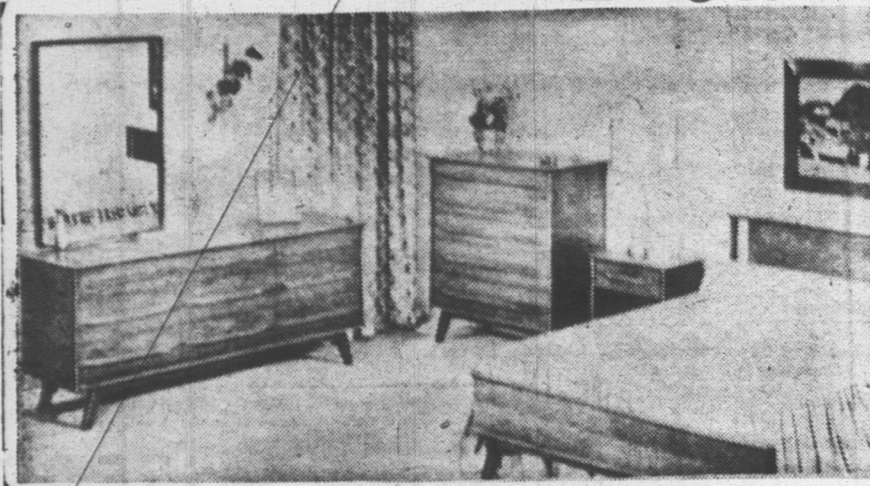

\$149.50

Bookcase Bed 10.00 extra)

3 Pce. SUITE, 2 LIGHTS ON MIRROR OF DRESSER

Here's something different. A new modern look in bedroom furniture. Triple dresser has full length mirror and two boudoir lamps right on the mirror for perfect lighting for make-up application and that last minute check before going out. Cases have solid tops and gables and are dust proof cases too. Triple dresser, chest, panel bed and lumerama mirror. 12.00 monthly Regular \$19.95—NOW

\$269.95

DELUXE 3 Pce. WALNUT VENEER SUITE

Kaufman "Master Series" Danish walnut bedroom suite. All drawers center-guided, dovetailed front and back, solid tops; metal tilting mirror supports, framed plate glass mirror, solid walnut legs and drawer pulls. Master dresser 76", x 18" x 31", 54 panel bed, Master 4 drawer chest. Reg. 449.00—NOW ONLY

\$349.00

SOLID ROCK MAPLE BEDROOM SUITE

Ideal furniture for master bedroom or children's room. The famous Vilaseal protective finish—baked on to prevent stains and scratches. Solid rock maple tops, sides and drawers construction. 3-pc. suite of dresser, chest, panel bed now on sale for

\$246.00

GIBBARD CONTEMPORARY

This style of furniture with simple uncluttered lines is widely admired. Here is furniture of refinement, well proportioned, well made, and will always be in style. Solid mahogany has been used extensively on this set. 6 drawers, 60" double dresser, plate glass mirror, 5 drawer chest and panel bed. Reg. 529.00. NOW