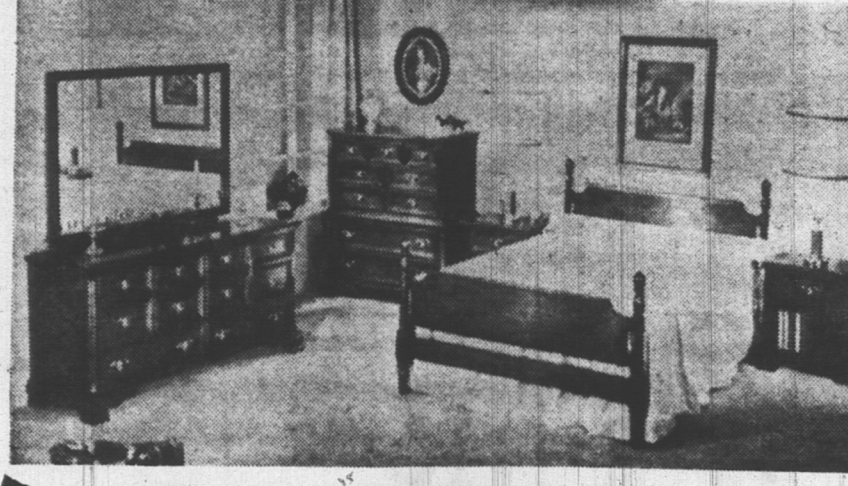

GIBBARD SOLID HONDURAS MAHOGANY SUITE

The classic dignity of this design will enhance homes of either traditional or contemporary decor. While graceful and beautiful in every line, it is also eminently functional. Solid Honduras mahogany, 8 drawer double dresser, chest on chest, 60". All exposed parts are of solid Honduras mahogany. 8 drawer dresser, 7 drawer chest, panel bed. Reg. 989.00. NOW

$789.50

8 PAGES OF OUTSTANDING VALUES from Crockett & Storey Ltd.