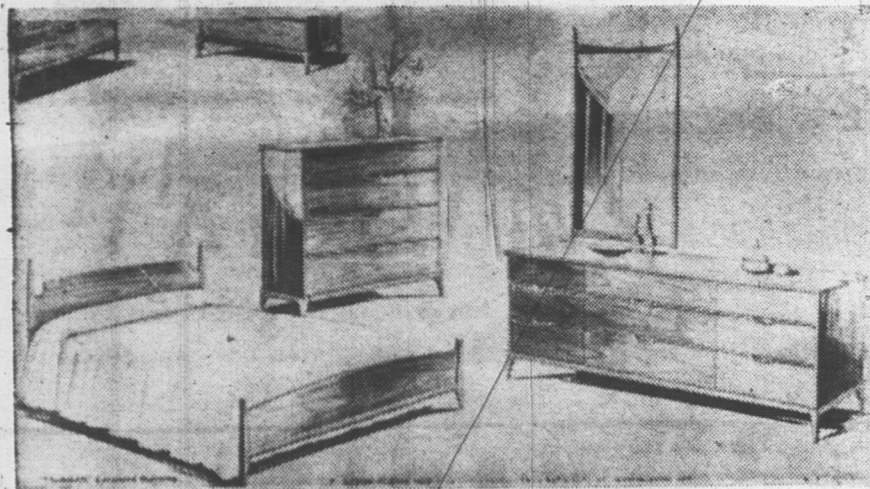

\$169.50

Bookcase Bed Available \$10.00 Extra

DELIGHTFUL 3 Pce. CURVED FRONT BEDROOM SUITE

Yes, a delightfully styled bedroom suite with a serpentine design on dresser and chest. Dresser boasts a full 44" bevelled mirror and the nylon tips on legs cannot leave marks on flooring. Hand rubbed walnut finish protected by plastic coating. 54" double dresser, 4 drawer chest and panel bed 39", 48" or 54". Regular 199.00—NOW

\$149.50

Bookcase Bed 10.00 extra)

3 Pce. SUITE, 2 LIGHTS ON MIRROR OF DRESSER

Here's something different. A new modern look in bedroom furniture. Triple dresser has full length mirror and two boudoir lamps right on the mirror for perfect lighting for make-up application and that last minute check before going out. Cases have solid tops and gables and are dust proof cases too. Triple dresser, chest, panel bed and lumerama mirror. 12.00 monthly Regular \$19.95—NOW

\$269.95

DELUXE 3 Pce. WALNUT VENEER SUITE

Kaufman "Master Series" Danish walnut bedroom suite. All drawers center-guided, dovetailed front and back, solid tops; metal tilting mirror supports, framed plate glass mirror, solid walnut legs and drawer pulls. Master dresser 76", x 18" x 31", 54 panel bed, Master 4 drawer chest. Reg. 449.00—NOW ONLY

\$246.00

GIBBARD CONTEMPORARY

This style of furniture with simple uncluttered lines is widely admired. Here is furniture of refinement, well proportioned, well made, and will always be in style. Solid mahogany has been used extensively on this set. 6 drawers, 60" double dresser, plate glass mirror, 5 drawer chest and panel bed. Reg. 529.00. NOW