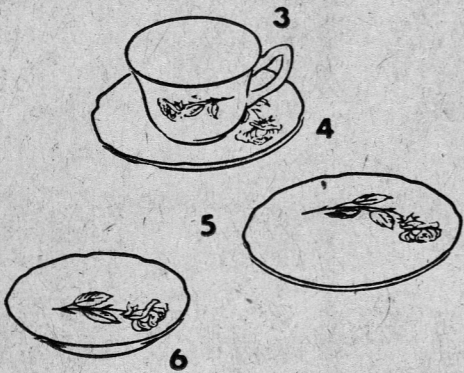

# LOOK WHAT'S HAPPENED!

**Tide, Canada's washday favourite, now comes with this exclusive chinaware inside!**

Start collecting "Queen of Roses" chinaware today!  
Here's how to build complete place settings:

Inside every King-Size Premium Tide... you will find either a Dinner Plate (#1) or Soup Bowl (#2).

If you wish, you may obtain one dinner plate plus one soup bowl by sending in a box top from a Giant-Size Premium Tide and \$1.00. You'll find complete mailing instructions on the back of the package.

But most important—from the first time you use Premium Tide, you'll see what a difference there is in cleanness. Yes, Tide-clean is the cleanest possible clean.

Inside every Giant-Size Premium Tide... you will find either a Cup (#3) or Saucer (#4) or Bread-and-Butter Plate (#5) or Fruit Dish (#6).

YOU GET THE  
CLEANEST CLOTHES POSSIBLE  
... AND THIS  
WONDERFUL CHINAWARE, TOO!

22K GOLD RIM

"Queen of Roses"

... a traditional pattern designed for gracious dining. Lovely, lustrous-white chinaware... every piece decorated with a delicate pink rose... and elegantly rimmed in 22K gold. A design exclusively Tide's.