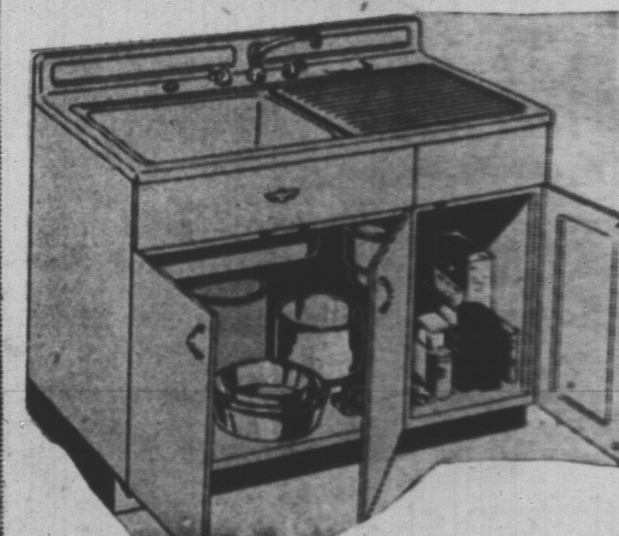

HARDWARE DEPT. AT BOTH STORES

plumbing supplies

HOLMAN'S carry a complete line of plumbing supplies.

Specials

20 - 25 Apr.

TERMS TO SUIT YOUR BUDGET

bathroom ensemble

Complete with Reg. 175.65

Special 139.00

complete ensemble

- Recess cast iron tub complete with faucets and waste and overflow fittings.
- Toilet with seat and tank fittings.
- Wash basin with faucets and tail piece—all in gleaming white—finest quality material.

sink cabinet

● Made by Youngstown—42" all steel single drainboard. Reg. 99.95

● Flat top strainer in extra-deep bowl. Only

74.95

● Three doors.

● Large undersink storage compartment.

● Food Waste Disposer can be easily installed.