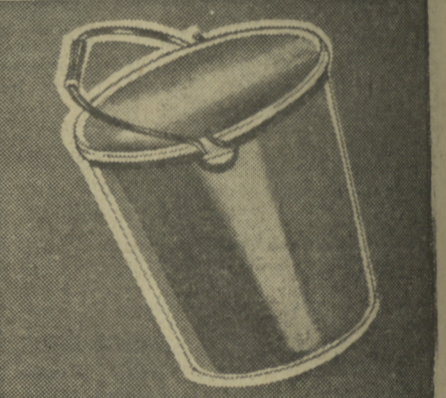

Vacuum Bottle
Ideal in your lunch pail for hot soups, steaming coffee, cold drinks, etc. Lithographed design in attractive colours. Approximately 1 pint capacity. Each **.88**

Hanging Planter
Flat metal brass bracket with scroll end. Brass plated plastic pot has triple bead chain. Attractive for any room in your home. Each **.88**

6-Pc. Hostess Set
Plastic salad fork and spoon with 2 pairs of matching Salt & Pepper Shakers. Comes in Harvest Wheat design. Gift boxed. Outstanding value. Set **.88**

Utility Holder
Bright rust-resistant metal holder screws on the wall. 3 clips with extra strong springs — convenient for brooms, mops, etc. Bracket is 8" long. Each **.88**

6 in 1 Hammer Set
5 interchangeable hardened and tempered tool steel blades. Chrome plated long shanked hammer head. Blades store in plastic handle. Set **.88**

Shower Spray
A complete shower outfit easily installed, easy to use. Perfect for wading pools, basement; outdoor showers, lawn or flower spray. Each **.88**

Poly Pail
The everywhere - kitchen, laundry, garden, nursery, farm, etc. Acid-proof, light weight, durable and easy to clean. Capacity, 2 gallons. Modern shed is Top Value. Each **.88**

Toilet Brush & Holder
Made entirely of the wonderful material - polyethylene. Now your work is easy, simple to do. Set **.88**