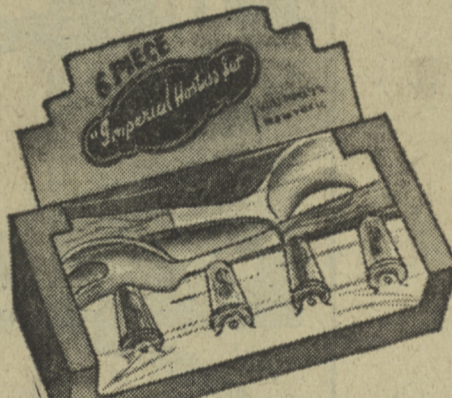

6-Pc. Hostess Set
Plastic salad fork and spoon with 2 pairs of matching Salt & Pepper Shakers. Comes in Harvest Wheat design. Gift boxed. Outstanding value. Set **.88**