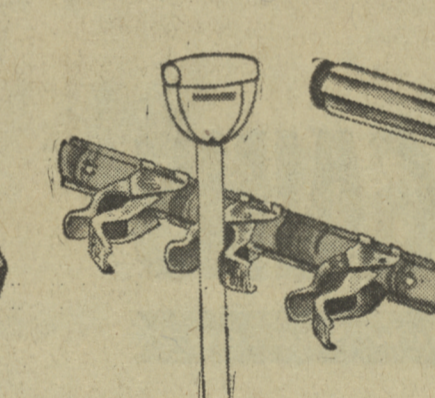

Utility Holder
Bright rust-resistant metal holder screws on the wall. 3 clips with extra strong springs — convenient for brooms, mops, etc. Bracket is 8" long. Each **.88**