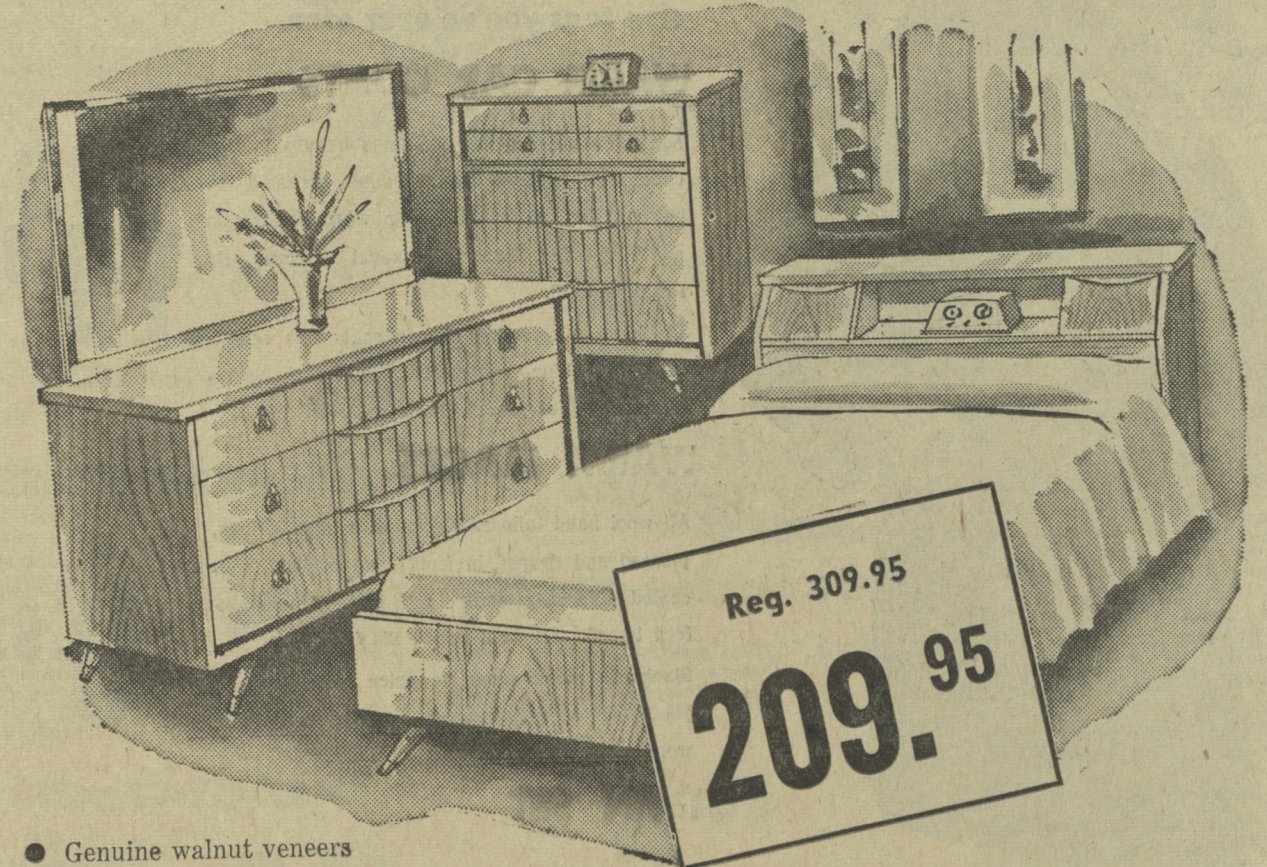

Reg. 309.95
209.95

- Genuine walnut veneers
- Rich 6-coat finish
- High-gloss, hand rubbed tops
- Large dustproofed cases
- Centre guided drawers

Only a very special purchase in bulk, by our buyers, could bring you this suite priced to save you $100.00. Suite consists of handsome 7-drawer double dresser, 4-drawer chest and 54" bookcase bed. Call in today see for yourself.

CHECK THESE BARGAIN-DAYS SPECIALS

2 PIECE SOFA BED SUITE **$159.88**

Slightly shopworn but excellent value—this suite is upholstered in a heavy Rayon material, Beige in color with metallic thread—Reg. $199.95.

MATTRESS SPECIALS

Spring Filled Mattress 220 coil construction in all standard sizes **$29.95**
Plastic covered spring filled crib mattress—size 27 x 51 **$12.95**
Budget priced Bed Mattress — combination cotton & felt filling—all standard sizes **$13.95**

SPRINGS

Box Springs — slightly soiled, Reg. $49.95 **$29.95**
Strap Springs — all sizes **$14.95**

ONE OF A KIND SPECIALS!

Cedar Chest Lined Oak finish **$58.95**
Reg. $79.95
5 pc. Chrome Suite **$59.95**
Reg. $89.95
Space Saver Daveno **$44.95**
Reg. $69.95
Drop Leaf Diningroom Table — **$59.98**
Reg. $79.95
2 pc. Chesterfield Suite **$179.95**
Reg. $239.95
TV Swivel Chair **$34.95**
Reg. $69.95

CEDAR CHESTS

Modern high boy style in lovely sea foam finish **$59.95**

SEWING MACHINES

Kenmore Portable with free attachments **$69.95**
Kenmore Console in lovely walnut finish **$99.95**

VACUUM CLEANERS

Kenmore Vacuum Cleaner complete with attachments **$69.95**
Kenmore Floor Polisher 2 brush budget model **$38.88**
Best quality 3 brush model **$57.77**

RADIO—TV—RECORD PLAYERS

Silvertone 6 tube Radio — Reg. $49.95 **$37.95**
Silvertone Record Players **$39.95**
Silvertone Portable TV Sets Reg. $219.95 **$199.95**

$50.00 TRADE-IN

FOR YOUR OLD WASHER REGARDLESS OF CONDITION

HERE is the greatest Kenmore washer Trade-In event we have ever offered. Just read these outstanding Kenmore features.

- Double Wall Tub
- Lint Filter
- Pump for Draining
- Automatic Timer
- 5 yr. Guarantee
- Roto Swirl Agitator
- Pressure Type Wringer
- Lifetime Porcelain Tub

ONLY

139.95 WITH TRADE