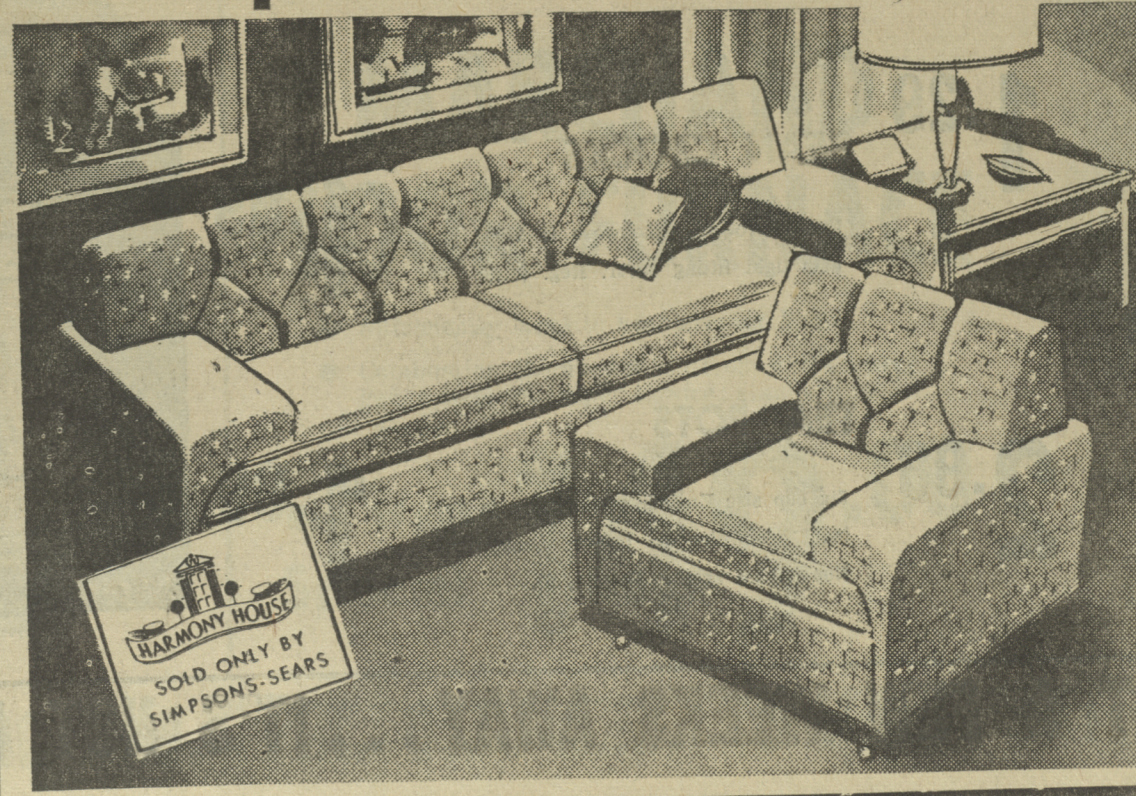

Shop and Save at SIMPSONS-SEARS

129 Kent St. Dial 3188

SAVE \$100.00

SPECIAL! SEE THEM TODAY
BUY YOURS RIGHT OFF THE FLOOR

Exclusive HARMONY HOUSE By Kroehler

2 pc. Chesterfield Suite . . .

Reg. 339.95

239.95