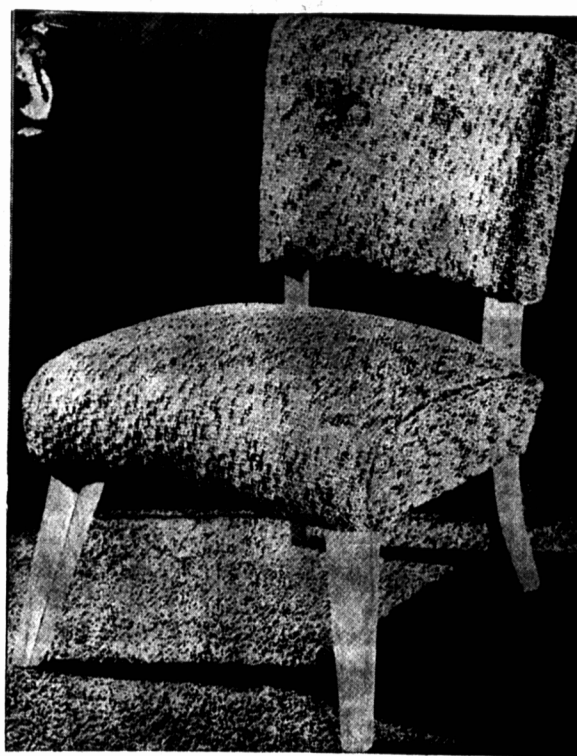

NEXT THING TO A GIFT!

SPECIAL SALE
OF OUR ENTIRE STOCK
OF
GENUINE "KROEHLER"

GUEST CHAIRS
IN BOTH STORES
FRIDAY and SATURDAY ONLY
REGULAR 24.95

SPECIAL 15.99

WALNUT FINISHED LEGS
COVERS—NYLON, WOOL FRIEZE, BOUCLE, NUBBY RAYON WITH METALLIC.
COLORS—RED, ROSE, GREY, BEIGE, COCOA, BROWN, CHARCOAL, CHARTREUSE, AQUA, TOAST, GREEN.

CLEARANCE LOT OF MAGAZINE END TABLES

Walnut Finish — Regular 17.95
FRIDAY and SATURDAY ONLY — BOTH STORES

Special 12.95