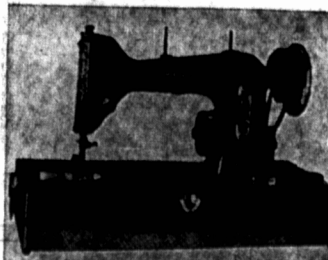

**SILENT BUTLER**

6 inch silver plated "silent butler" with hinged lid and black polished wood handle. Heavy silver plated on copper **6.49**

**CASSEROLE**

Made by William A. Rogers. 9 inch casserole with pyrex liner and silver plated case and cover. Capacity 3 pints ... **13.50**

**BOTH STORES — CHINA**

**NECCHI MIRACLE PORTABLE**

Unmatched in the popular price field for their styling, precision stitching and guaranteed durability.

MIRACLE Portable Model "A" Comes complete with a handsome sturdy-built carrying case.