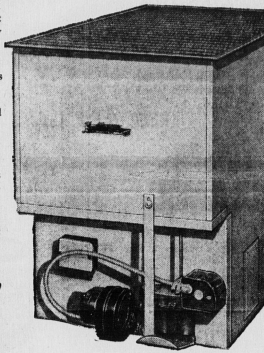

STANDARD MODEL

Less thermostat control and blower, needs no electric power to run.