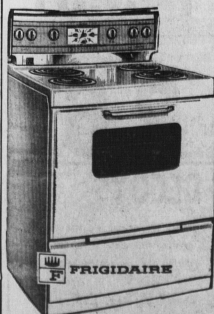

FRIGIDAIRE 30" ELECTRIC RANGE