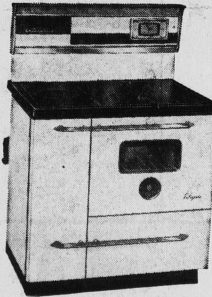

ENTERPRISE FULLY AUTOMATIC OIL RANGE

Reg. 379.95

319.97 and your Old Range

No Down Payment — 17.00 Monthly

R.C.A. VICTOR Deluxe 23" TELEVISION

100.00 TRADE-IN ALLOWANCE FOR YOUR OLD TV

Regular 299.95

199.95 and your old TV

No Down Payment — 11.00 Monthly