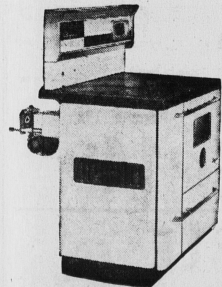

ENTERPRISE DELUXE KEMAC RANGE