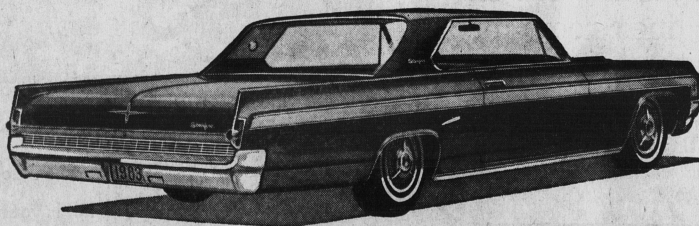

HERE TODAY

NEW STYLE  
to invite  
you...

Ninety-Eight Luxury Sedan

Dynamic 88 Convertible

Super 88 Holiday Sedan

Starfire Coupe

Super 88 Holiday Coupe

NEW LUXURY  
to delight  
you!

There, waiting for you, with its long look of elegance to sweep you into 1963, is Oldsmobile. This is the car for you... with unrivalled performance... unstinted luxury. For 1963, each Oldsmobile series is distinctively different, with its own special grille and rear-end styling. So which '63 Olds will it be for you? Your Oldsmobile Dealer has all the answers. See him soon!