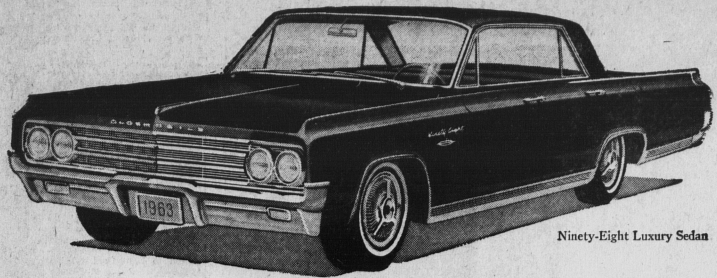

HERE TODAY

NEW STYLE  
to invite  
you...

Ninety-Eight Luxury Sedan

Dynamic 88 Convertible

Super 88 Holiday Sedan

Starfire Coupe

Super 88 Holiday Coupe

NEW LUXURY  
to delight  
you!

There, waiting for you, with its long look of elegance to sweep you into 1963, is Oldsmobile. This is the car for you... with unrivalled performance... unstinted luxury. For 1963, each Oldsmobile series is distinctively different, with its own special grille and rear-end styling. So which '63 Olds will it be for you? Your Oldsmobile Dealer has all the answers. See him soon!