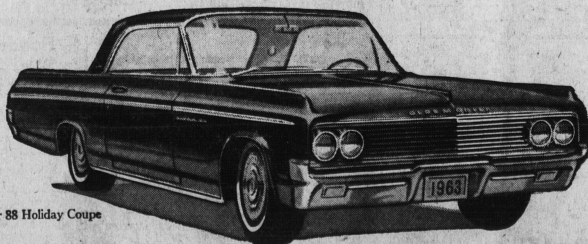

HERE TODAY

NEW STYLE  
to invite  
you...

Ninety-Eight Luxury Sedan

Dynamic 88 Convertible

Super 88 Holiday Sedan

Starfire Coupe

Super 88 Holiday Coupe

NEW LUXURY  
to delight  
you!

There, waiting for you, with its long look of elegance to sweep you into 1963, is Oldsmobile. This is the car for you... with unrivalled performance... unstinted luxury. For 1963, each Oldsmobile series is distinctively different, with its own special grille and rear-end styling. So which '63 Olds will it be for you? Your Oldsmobile Dealer has all the answers. See him soon!