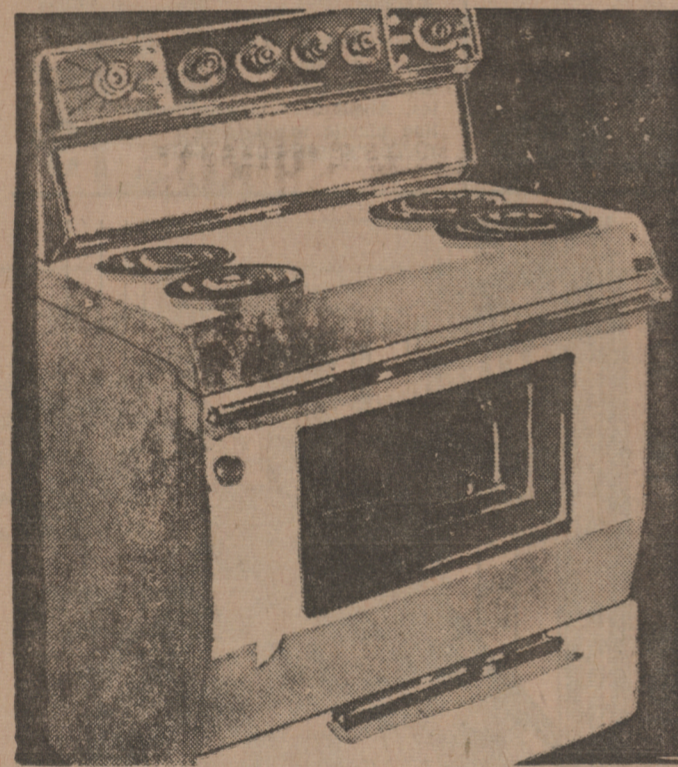

Eaton's October Sale, each

12.89

"ROAMER" CLOCK RADIO

MODEL 65C

A 5-tube AC/DC clock radio with large, black-faced, attractive clock, and housed in a high impact polystyrene cabinet. Assorted colours including ivory, turquoise, coral, grey and maroon.

Eaton's October Sale, each

29.98

No Down Payment 10 Monthly Payments of 3.27

WATER HEATERS

Automatic glass lined water heater designed to provide clean hot water. Tank does not rust or corrode, tank capacity 30 Imperial gallons. Dual immersion type elements. Dual thermostats for high efficiency. 220 volts.

Eaton's October Sale, **109.95**

NO DOWN PAYMENT, 8 Monthly Payments of 6.94.

TOILET SEATS

Solid plastic toilet seat and cover, modern in style, fits all standard toilet bowls. Will not chip. White only.

Eaton's October Sale, Each **3.69**

3 PIECE WHITE

BATHROOM OUTFIT

A modern designed bathroom outfit with steel recessed bath, porcelain enamel finish, matching lavatory basin and toilet of heavy vitreous china—all resistant to household acids and stains. Good quality chromium-plated brass fittings. Bath—Crane quality 5" recess steel complete with tub filler and shower; waste and overflow with chain and plug. Basin—Vitreous china 17 x 19" complete with taps and chain with pull-out plug. Toilet—Close-coupled toilet with reverse trap action, complete with seat.

Eaton's October Sale, outfit

143.00

NO DOWN PAYMENT—18 Monthly Payments of 9.07

30" GURNEY ELECTRIC RANGE

Gleam & white finish with modern styling which will add much to any kitchen. Note these features:

- Automatic clock control
- Minute minder
- Manual and automatic oven light switch
- Large storage drawer
- Micro-tube surface lements
- Rotary surface switches
- Levelling screws
- Window in oven door
- Full porcelain enamel finish

Eaton's October Sale, each **229.00**

No Down Payments, 24 Monthly Payments of 11.13

"ROCKET" COAL RANGES

A fine quality "Record-built" range of rugged blued sheet steel and cast iron construction, white porcelain front and high shelf, dressed up with chromium-door handles. Oven measuring 17 x 12 x 20" deep. Has four 8" covers on cooking surface.

Eaton's October Sale, each

144.75

No Down Payments, 18 onthlys Payments 9.17

7 PIECE BEDROOM SUITE

At a budget saving price!

Birch veneer construction. Consists of a single dresser, four-drawer chest, full size panel bed, sturdy slat springs. Birch veneer in a walnut finish. Spring-filled mattress and pair of pillows.

Eaton's October Sale, 7 Pieces **114.95**

NO DOWN PAYMENT, 18 Monthly Payments of 7.29