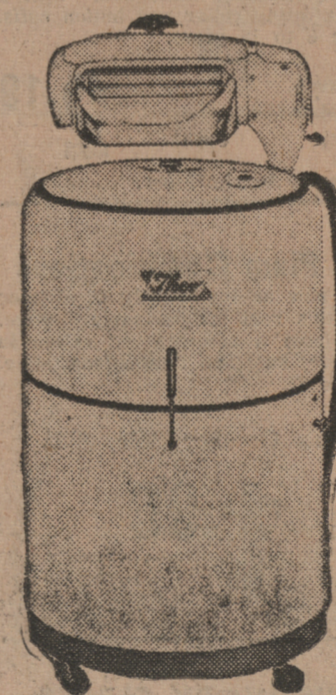

"THOR" WRINGER WASHERS

WITH LINT FILTER MODEL D11

Eaton's October Sale, each **139.95**

NO DOWN PAYMENT, 18 Monthly Payments of 8.83

UNFINISHED

Medicine Cabinet

Ready to pain: to match your bathroom colour scheme. Convenient shelves inside, towel bar at bottom. Sheet glass mirror.

Eaton's October Sale, Each **2.69**

Crystal Mirrors

Smart designs on each end of mirror. Add a distinctive note to your hall or den. Size about 20 x 30".

Eaton's October Sale, Each **4.29**

Plate Glass Mirrors

Reflect your good taste with one of these handsome plate glass mirrors above the fireplace or buffet. Bevelled edges, on granite back. Size about 24 x 30".

Eaton's October Sale, Each **15.95**

Oilettes

Various scenes to choose from in this colourful group of pictures. Size about 18 x 27, with a 2" white and gold colour frame.

Eaton's October Sale, Each **3.99**

"New-Lite" Paint

For your home decorating! Gloss or semi-gloss for interior use also exterior paint. Various colours.

EATON'S OCTOBER SALE,

Qt. 1.49

GAL. 4.69

VIKING

"MUST MASTER" CLEANER

Introducing new cleaning features at a money saving price. Swivel going hose permits cleaning a room without moving cleaner. Vinyl plastic hose, light and flexible. Powerful motor to provide ample suction power; suction adjuster; Double vinyl plastic bumper to protect furniture and woodwork. Rolls on wheels. Convenient clip on tools, always ready for use. Tools include new floor tool (cleans rugs or bare floors), upholstery tool, soft dusting brush, long crevice tool, exclusive shag rug tool. Uses throw-away paper dust bags.

Eaton's October Sale, Each

64.95

NO DOWN PAYMENT, 18 Monthly Payments of 7.08