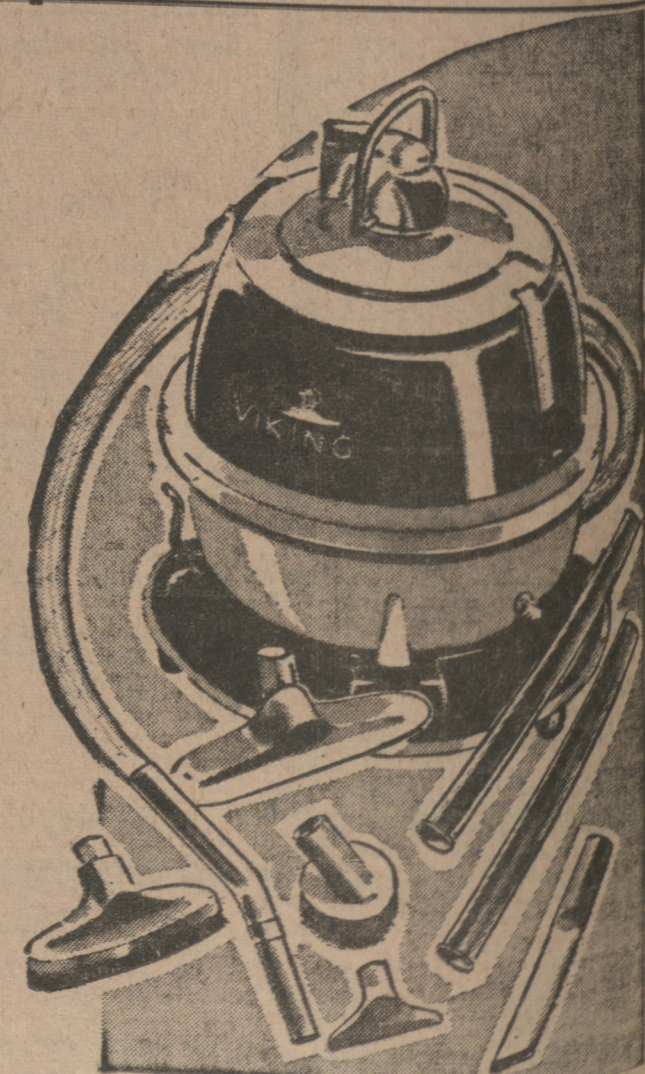

T. EATON CO. CHARLOTTETOWN BRANCA