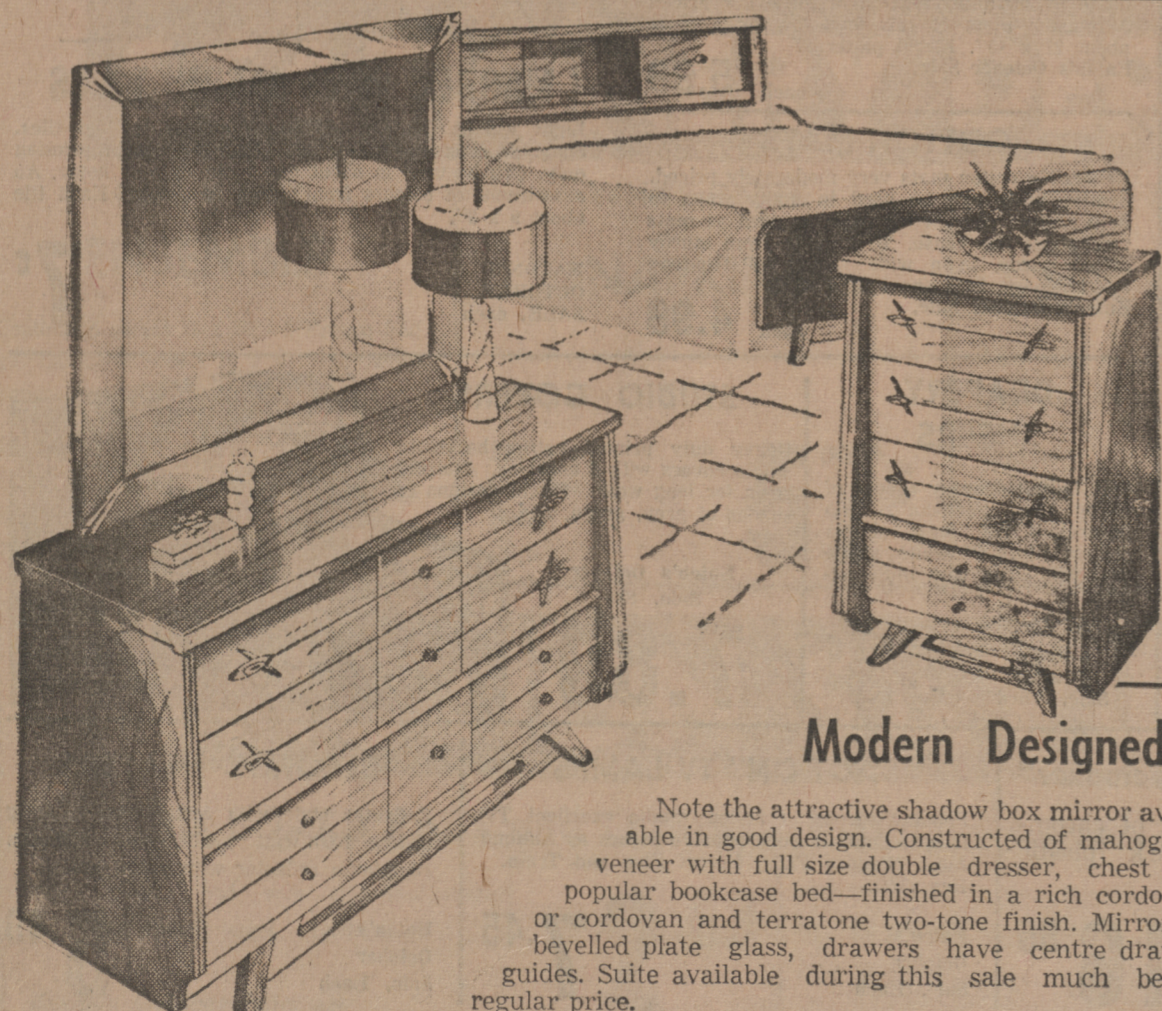

Modern Designed 3-PCE BEDROOM SUITE

Eaton's October Sale, 3 pieces

229.00

NO DOWN PAYMENT, 24 Monthly Payments of 11.13.

Note the attractive shadow box mirror available in good design. Constructed of mahogany veneer with full size double dresser, chest and popular bookcase bed—finished in a rich cordovan or cordovan and terratone two-tone finish. Mirror is bevelled plate glass, drawers have centre drawer guides. Suite available during this sale much below regular price.

EATON'S BUDGET PLAN and EATON'S BUDGET COUPONS are available with **NO DOWN PAYMENT**