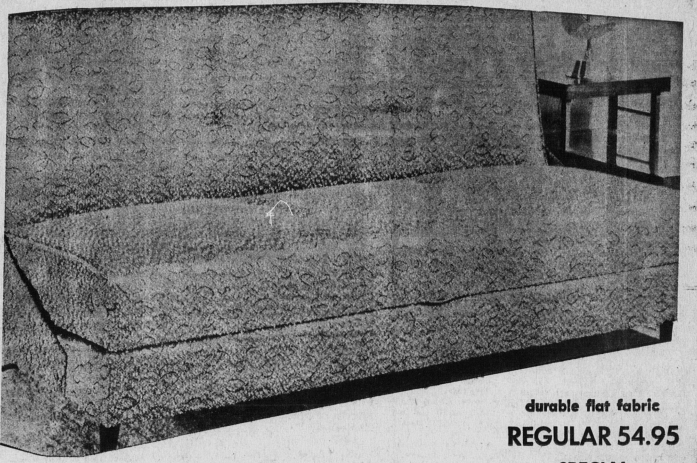

General Electric STEAM IRON

Switches instantly from steam to dry ironing; left or right hand handle; chrome plated with contrasting black trim; fully guaranteed. Reg. 19.95.

14.99

General Electric FRY PANS

Automatic heat control dial on handle; fully guaranteed; reg. 22.80.

18.49

Wear-Ever GIFTS SETS

Economy size 3-pc. set in Mayfair design; one each of 1-qt., 2-qt., and 3-qt. covered saucepans; aluminum covers in attractive gift boxes, regular 17.95

14.49

ELECTRIC WALL CLOCKS

3-tone round style with chrome and color trim, made by Westclox; unbreakable crystal; fully guaranteed. Regularly $7.95

5.99

HAIR DRYERS

5-position heat control; whisper-quiet motor; extra large hood; Air Force blue with silk lining; Regularly $27.50

19.99

ELECTRIC TEAPOTS

6-cup earthenware model; lifetime calrod element; floral decorated. Regularly $6.49

4.99

IRONING BOARD

With pad and cover; all-metal folding style; adjusts to seven heights; Regularly $11.95

8.99

BATHROOM SCALES

Low modern styling, convenient carrying handle; choice of lovely pastel colors; regularly $6.95

4.99

GENERAL ELECTRIC MIXERS

3 speed portable model for blending cake mixes, cream whipping, etc. Fully guaranteed, reg. 26.95

18.99

GENERAL ELECTRIC TOASTERS

2-slice automatic pop-up model; setting for light, medium or dark toast; fully guaranteed, reg. $23.95

19.95

SPACE-SAVER DAVENPORTS

• NO DOWN PAYMENT REQUIRED •

Choice of 2 fabrics, durable flat tweed or high pile frieze . . . brown, beige, red or green . . . coil spring construction seat and back — opens to sleep 2 people . . . and has a handy wardrobe compartment. Ideal for living room, kitchen or cottage.

High Pile Frieze, reg. 64.95 . . . . . 48.88

durable flat fabric
REGULAR 54.95
SPECIAL
39.88

Maxwell Rotary Type POWER MOWERS

18" size with 2 1/2 h.p. two-cycle engine; rope starter; staggered wheels adjustable for cutting height. Reg. $59.95.

44.95

no down payment

JET PUMP

Made by a well-known Canadian manufacturer; adaptable to either shallow or deep wells; complete with 1/3 h.p. motor with double end shaft and 25-gal. pressure tanks.

119.99

no down payment

Clearance Summer SHIRTS and T-SHIRTS

A large selection, from our stock of better shirts . . . tailored by leading makers. Checks and fancy designs in blue, olive, charcoal, tan, red in sizes small, medium, large. Regularly 5.99 to 5.95.

2.99

CAMP STOVE

2-burner style with adjustable wind baffles . . . lights instantly; folds compactly for carrying; reg. $19.95.

14.88

CHAIN SAW

This Pioneer chain saw is light, compact and versatile . . . complete with 16" attachments. Reg. $170.00

154.99

no down payment

Firestone Champion NYLON TIRES

No trade-in required; these tires fully guaranteed. Size 670 x 15, tube type. Reg. $16.95 . . .

13.49

750 x 14 tubeless type Regularly $18.95 . . . . . **14.99**