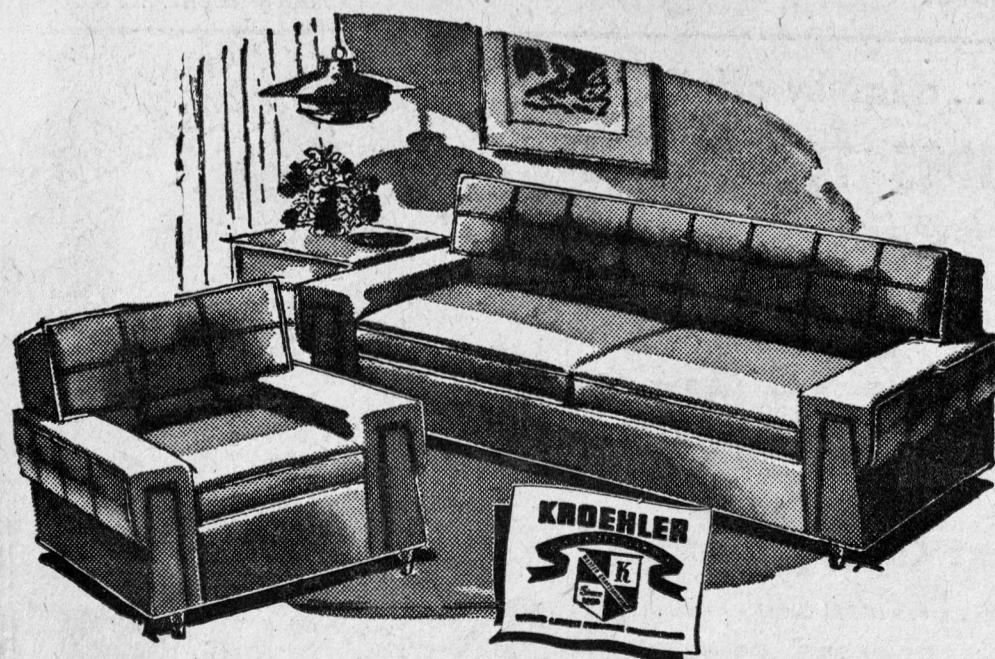

4 DAYS of SAVINGS EASTER Sale

• TUESDAY • WEDNESDAY • THURSDAY • SATURDAY

HOLMAN'S Easter Store Hours	
Charlottetown	
Tuesday	'til 5:00 p.m.
Wednesday	'til 5:00 p.m.
Thursday	'til 5:00 p.m.
Saturday	'til 9:00 p.m.
Summerside	
Tuesday	'til 5:00 p.m.
Wednesday	'til 5:00 p.m.
Thursday	'til 9:00 p.m.
Saturday	'til 12:00 noon

Spring Clean-Up of KROEHLER LIVINGROOM SUITES

check these outstanding features!

- Unit built frame
- Spring edge platform
- Synchronized spring cushion
- Interlocking steel foundation
- "Cone coiled" spring construction
- Comfort controllers
- Formula-blended cotton padding
- Auto-press upholstery
- Uni-lock assembly plates
- What other brand offers so much for so little?

KROEHLER 2 PIECE livingroom suites

REG. 199.00 - 239.00
$159.00

NO DOWN PAYMENTS • 24 MONTHLY PAYMENTS
OF ONLY 7.62!

- Only 13 suites in the group
- Novelty rayon boucle, wool frieze.
- Choice of Red, Green, Aqua, Brown.
- Save up to $80.00 of this purchase

KROEHLER 2 PIECE livingroom suites

REG. 249.00 - 349.00
$199.00

NO DOWN PAYMENTS • 24 MONTHLY PAYMENTS
OF ONLY 9.57

- 12 suites from which to choose.
- Wool freize, rayon boucle with Lurex, Nylon.
- Green, Beige, Charcoal, Red, Turquoise.
- Save up to $150.00

GENERAL ELECTRIC

General Electric FLOOR POLISHER
Regularly 49.95
$24.95

Dual brush style, complete with lamb's wool polishing pads. Gleaming floors with a minimum of effort. Take advantage of this outstanding offer during Holman's Easter Sale.

G. E. ELECTRIC KETTLE
Regularly 14.50
Automatic shut-off model in modern design. All copper chrome plated, bright finish, easy to clean. 2 1/2 qt. capacity. High speed 1500 watt Calrod element
11.95