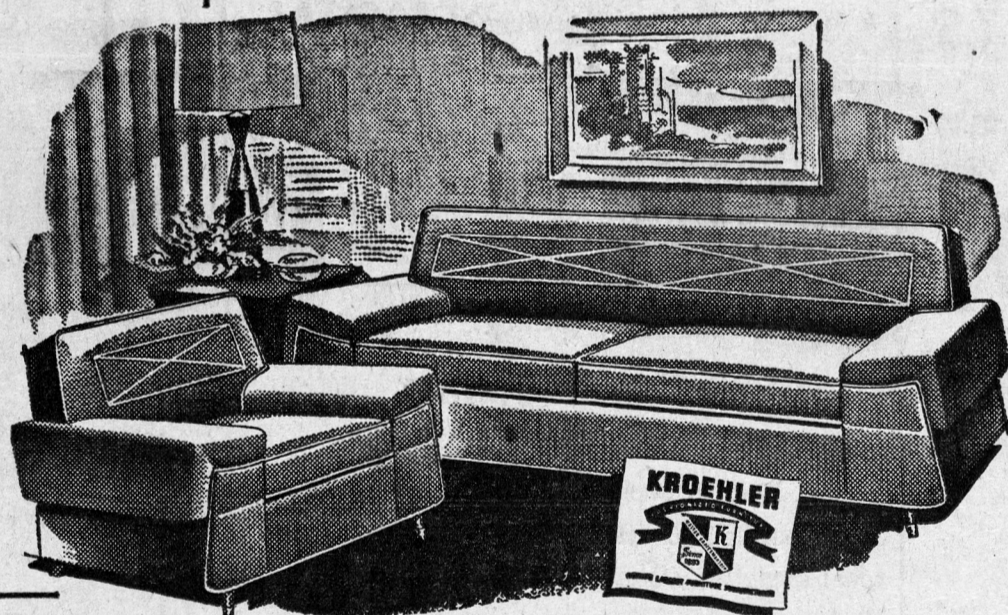

KROEHLER 2 PIECE livingroom suites

REG. 249.00 - 349.00
$199.00

NO DOWN PAYMENTS • 24 MONTHLY PAYMENTS
OF ONLY 9.57

- 12 suites from which to choose.
- Wool freize, rayon boucle with Lurex, Nylon.
- Green, Beige, Charcoal, Red, Turquoise.
- Save up to $150.00