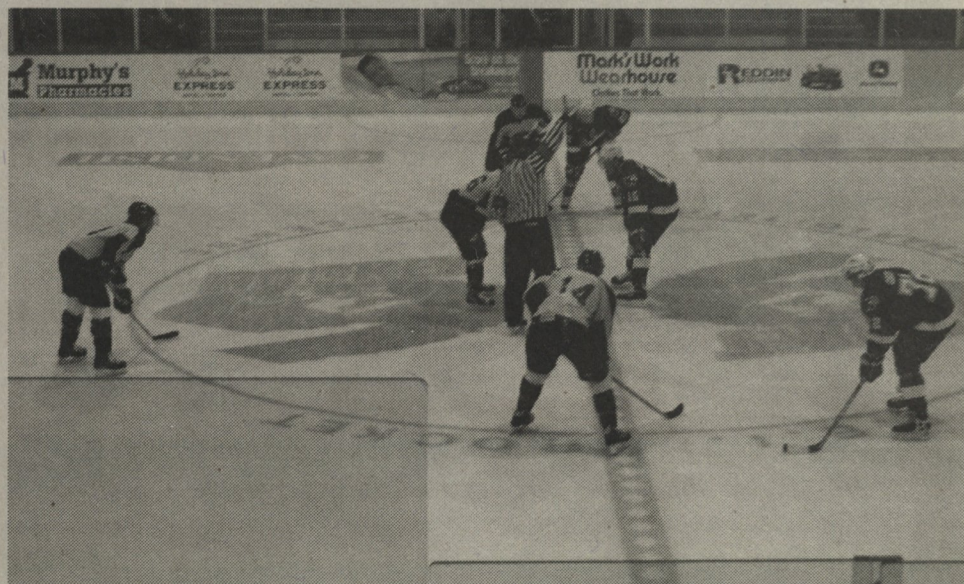

Panthers season ends on good note

Season opener at Civic Centre

Panther Men celebrate their home opener victory