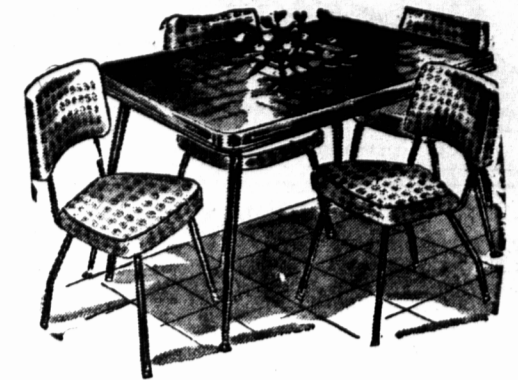

Arm Chair — 5 side—Shield Backs.
Regular \$499.00 for **399.50**

6 pc. Dinette Suite . . . Mahogany

Mahogany Buffet — China — Ext. Table.
4 side Chairs.
Regular \$379.50 for ... **314.00**

6 pc. Dinette Suite . . . Mahogany

Mahogany Buffet — China — Ext. Table — 4 side Chairs
ARBORITE tops, fronts, and sides
Regular \$239.50 for **189.50**

5 pc. Dinette Suite . . . Rock Maple

End Table — 4 side Chairs
Practically Mar-Proof VILASEAL FINISH.
Finish—Regular Reddish-Brown or Antique Brown
Regular \$147.50 for **119.00**

BUFFET only—Walnut.
Regular \$82.50 for **69.00**

CHINA cabinet only—walnut
Regular \$77.50 for **67.00**

GATE-LEG TABLE—
Walnut with Drop Leaves.
Regular \$42.50 for **35.00**

CONSOLE EXTENSION TABLE—
Fold over Leaf — Mahogany.
Regular \$64.50 for **49.00**

BOOKCASE - CHINAS—
Double door finishes Natural and Walnut.
Regular \$48.50 for **39.50**

KITCHEN SETS . . . Chrome

THERE IS A SET TO SUIT EVERY KITCHEN—

STYLE . . .
COLOR . . .
PRICE . . .

ANNIVERSARY SPECIAL—
4 Chairs, Ext. Table **64.50**