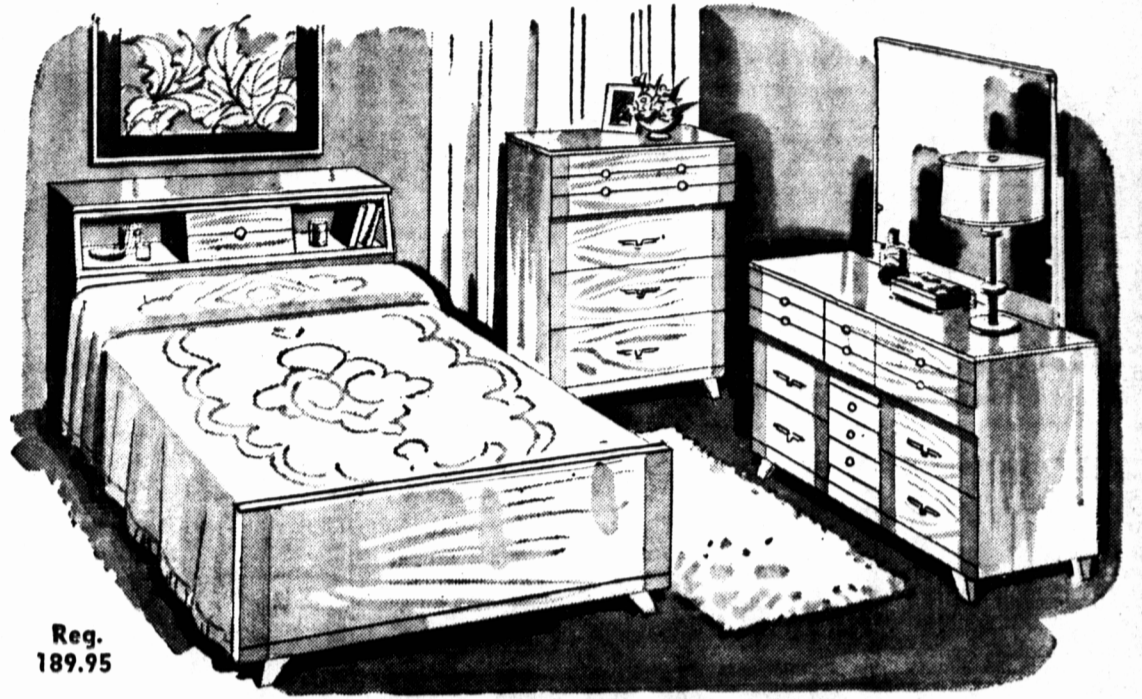

Reg. 189.95

Exclusive Offer! 3-pc. BEDROOM SUITES

Made to Simpsons-Sears own rigid specifications and priced to please almost every budget. This bedroom suite has many quality features which make it an outstanding buy at this low sale price. Suite made up of 6 drawer double dresser, about 48 x 18" . . . 4 drawer chest about 30 x 18 x 42" high . . . 54" bed with bookcase headboard. $16 DOWN—$11 MONTH

159.88