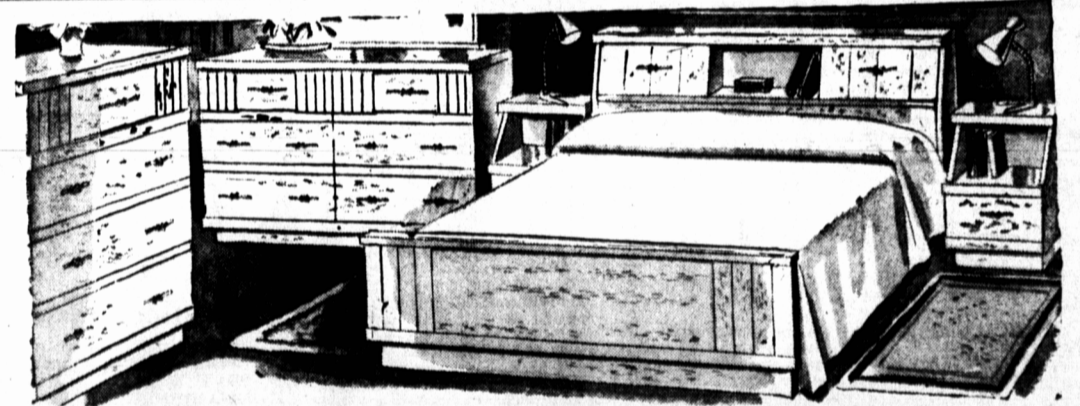

### Save Over \$35 on 7-pc. Chrome Suite

Reg. 129.95

**94.88**

\$10 DOWN—\$8 MONTH

Not 4 Chairs—but SIX in this family-size, chrome dinette suite. Designed for today's larger families. Table has chrome-plated V-type legs with tips and extends from 36 x 48" to 36 x 60". Chairs have comfortable padded seat and back, covered with patterned plastic in choice of colors.

### 3-pc. Bedroom Suite --- Greatly Reduced!

This bedroom suite consists of a 6 drawer double dresser with mirror 42 x 18" . . . 4 drawer chest 32 x 18 x 42" high . . . 54" bookcase bed with two sliding panels. Combining smart modern styling with the popular Silver Grey Mahogany finish, this Simpsons-Sears Harmony House suite is offered at a tremendous saving. \$13 DOWN—\$10 MONTH