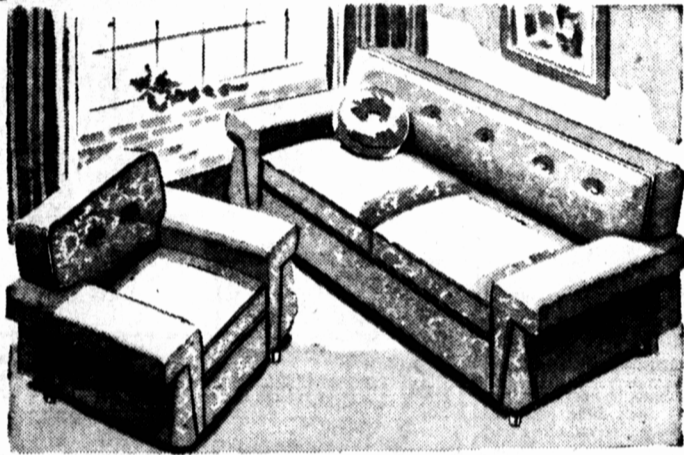

## National Furniture SALE

### 2-pc. Chesterfield Suites with Factory Clearout Covers!

Reg. 229.50

**199.88**

\$20 DOWN—\$12 MONTH

Here is a Chesterfield suite designed with taste. You are invited to drop in and see our selection of these smart Chesterfields which are offered to you at such an amazing low price. Only the best of the factory clearout fabrics are used to give lasting wear and beauty in your home. Colors are the latest in decorator shades. Save during this big nation-wide sale.

### 2-pc. Chesterfield Suite --- Worth 189.50 ---

**159.88**

\$16 DOWN — \$11 MONTH

A neatly tailored modern suite with welted, box edge spring-filled cushions that are reversible. It has square-styled button back and wide arms. Wood finish in Walnut, Natural or Ebony. Choice of covers in boucle or jacquard wool frieze.

### Exclusive Offer! 3-pc. BEDROOM SUITES

Made to Simpsons-Sears own rigid specifications and priced to please almost every budget. This bedroom suite has many quality features which make it an outstanding buy at this low sale price. Suite made up of 6 drawer double dresser, about 48 x 18" . . . 4 drawer chest about 30 x 18 x 42" high . . . 54" bed with bookcase headboard. \$16 DOWN—\$11 MONTH