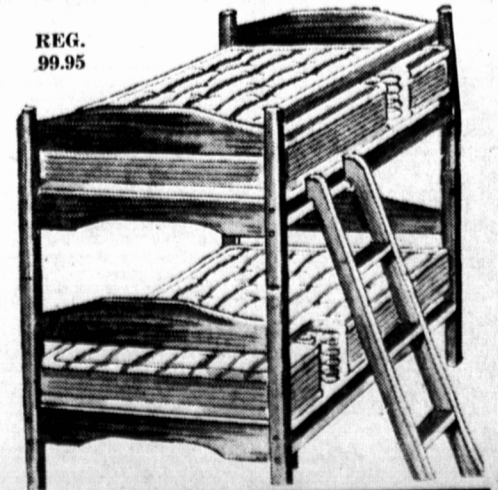

### SPACEMASTER 9.7 CU. FT. Coldspot REFRIGERATOR

**259.** \$10 DOWN \$13 MONTH

A popular family-sized COLDSPOT Refrigerator featuring full-width super-cold freezer . . . safe storage throughout the whole refrigerator because of the advanced Spacemaster design. If you are thrifty and yet expect the best, we are sure you will be satisfied with this COLD-SPOT!

### Save on BUNK BED ENSEMBLE

**69.88**

REG. 99.95

\$7 DOWN—\$6 MONTH

Kids love these bunk beds, and they're a great space-saver, too! Strongly made of selected hardwood and finished in handsome amber-tone red maple. Ensemble consists of 2 beds, guard rail, ladder, 2 comfortable spring-filled mattresses, 2 steel fabric springs. Easily made into two beds.