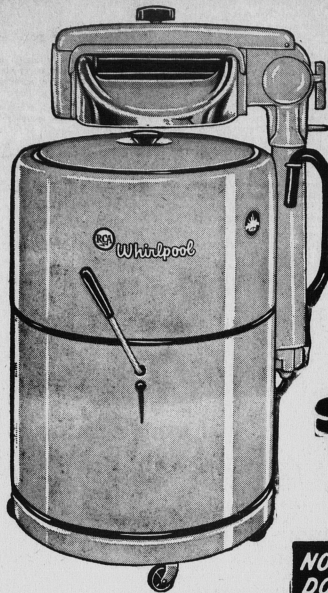

RCA WHIRLPOOL WRINGER WASHERS