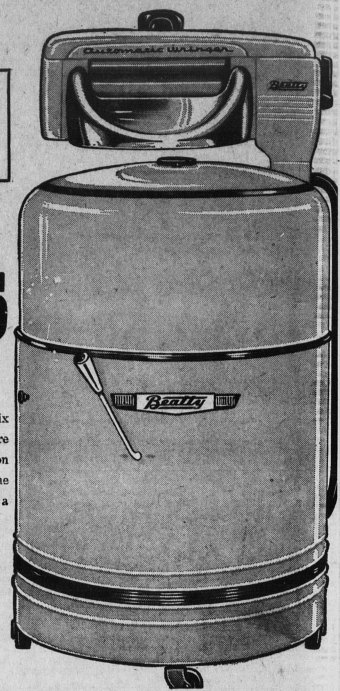

DELUXE MODEL WASHER

Beatty

6 Year Warranty

ON MECHANISM

REGULAR 199.95

$144.95

AND YOUR OLD WASHER

Enjoy faster, cleaner washes with this Beatty washer! Six year warranty on mechanism; lifetime oiling; wringer rolls are self-adjusting to garment thickness, with fingertip bar on wringer; direct drive, no belts only 4 working parts; big chrome drain boards; and tub empties in only 87 seconds. Truly a superior washer — at a bargain price!

Easy Terms

NO DOWN PAYMENT

... and only 8.00 Monthly!