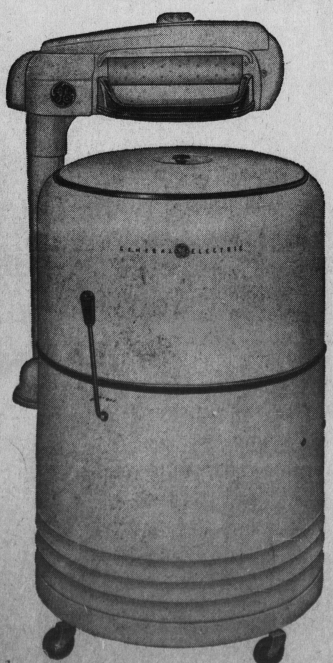

GENERAL ELECTRIC

Deluxe Model

WASHER
$114.95

Mfg's. List Price 179.95

NO EASIER TERMS IN TOWN

No Down Payment

... only 8.00 Monthly!