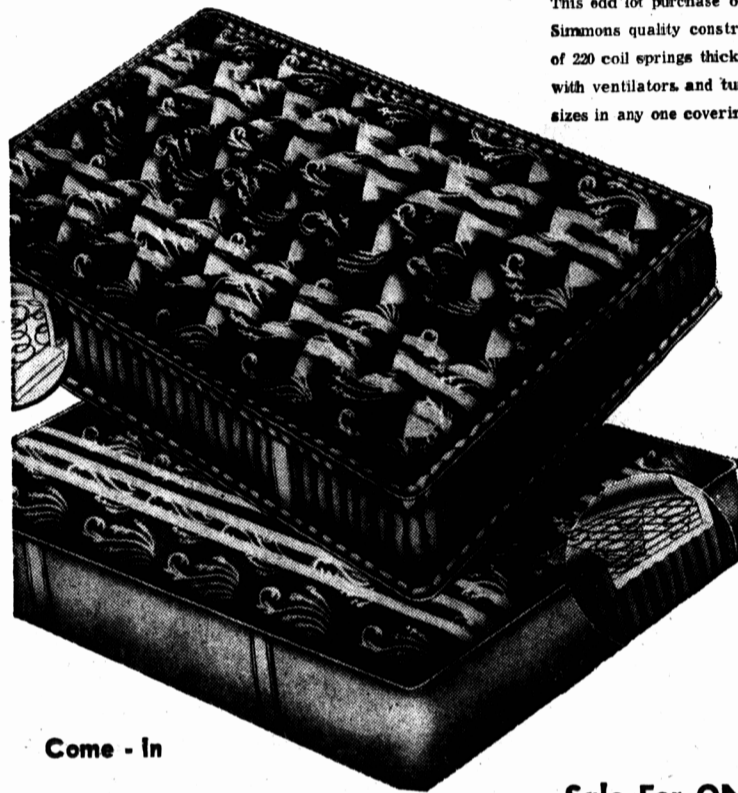

You Can Buy Sunworthy Washable Wallpaper For As Little As **59<sup>c</sup>** Roll

Send Coupon To Your Nearest HOLMAN Store For FREE Sample Book

HOLMAN'S  
Summerside or Charlottetown

Send FREE Wallpaper Book To

NAME \_\_\_\_\_

ADDRESS \_\_\_\_\_

SAVE 11.26 ON SIMMONS' SPRING - FILLED MATTRESSES AND BOX SPRINGS ... REGULAR SIMMONS' CONSTRUCTION WITH FINE COVERS.

This odd lot purchase of Simmons spring filled Mattresses and Box Springs brings you Simmons quality construction and fine covers at substantial Savings. Mattresses are of 220 coil springs thickly padded and covered with assorted woven tickings. Finished with ventilators and turning handles. In standard sizes of 39", 48" and 58". Not all sizes in any one covering. Shop early for best choice.