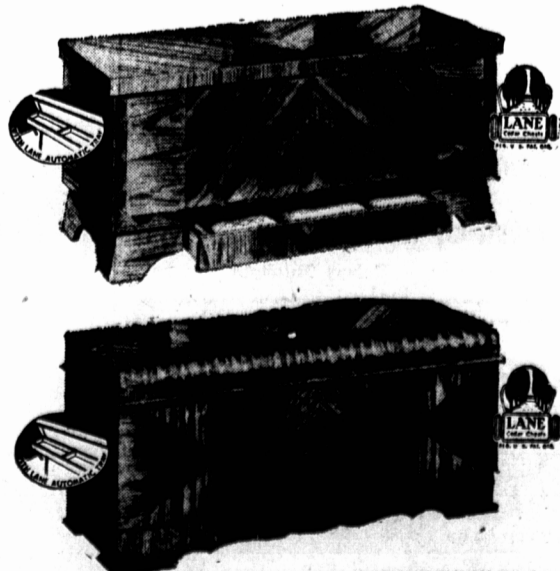

The "Gift of Gifts" and you'll find a wonderful selection from which to
make your choice. Sturdily made for a lifetime, the Lane Chests are fin-
ished in gleaming walnut or rich tawny oak. PERSONALLY PICKED BY
SANTA—

69.50

AVAILABLE ON THE
HOLMAN HOME PLAN

— HOLMAN'S Both Stores FURNITURE —

**Wrap Her In A Smart
Christmas Housecoat**

These Are Of
Warm Chenille
And Only
5.95

Serviceable, warm and be-
coming, the wrap around
Chenille Housecoats are in
shades of blue, coral, aqua,
mauve or wine with a con-
trasting motif. Shawl col-
lared, long sleeved and with
a wide skirt. The sizes are
small, medium or large.
Oversize is priced 6.95

HOLMAN'S Both Stores LADIES' WEAR