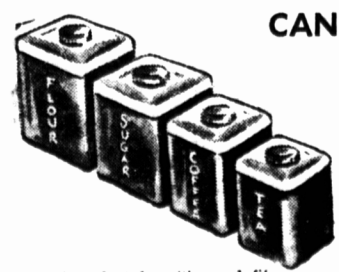

**CANNISTER CAN OPENERS
SETS**

3.95

Square shaped style with good fitting covers and stamped for flour, sugar, tea and coffee. All metal enamelled. White with copper trim. An ideal Christmas gift.