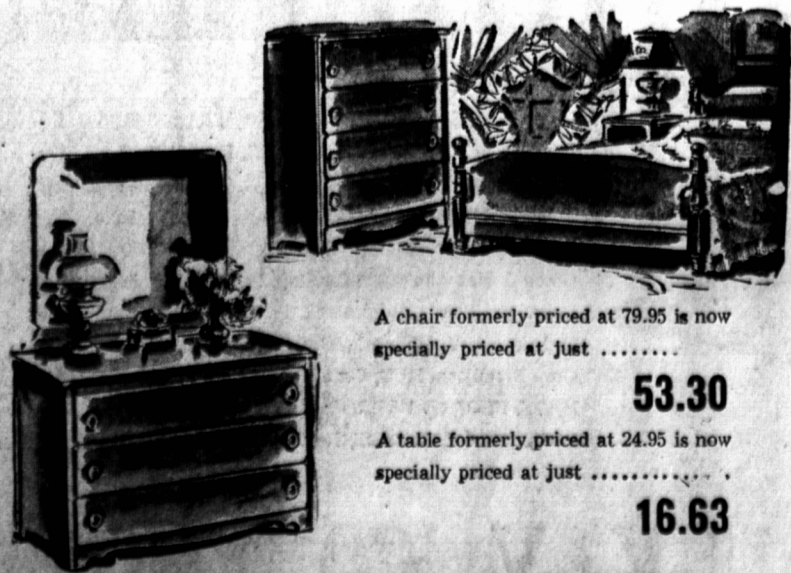

ALL 16 PIECES JUST

JUST **169.00** Complete

Imagine—you can completely furnish a bedroom with this wonderful 16 piece ensemble—and at a fabulous bargain price. Lovely soft walnut finished bed, chest and dresser, complete with mirror. When you see it you'll agree, we've gone ALL OUT to give you the "MOST" for your money. See this lovely grouping today.

SALE ENDS SATURDAY, MAY 4

BOOK-CASE BED IN LIEU OF REGULAR BED 15.00 EXTRA
DOUBLE DRESSER IN LIEU OF REGULAR DRESSER 20.00 EXTRA

CLEARANCE VILAS MAPLE

Yes—we are clearing out our entire stock of Vilas Maple to make room for another top-notch line of maple which will be arriving very shortly—we must have space immediately and are therefore offering all Vilas stock at both stores at a sacrifice price for quick sale. Bedroom, dining room, living room and novelties—all at