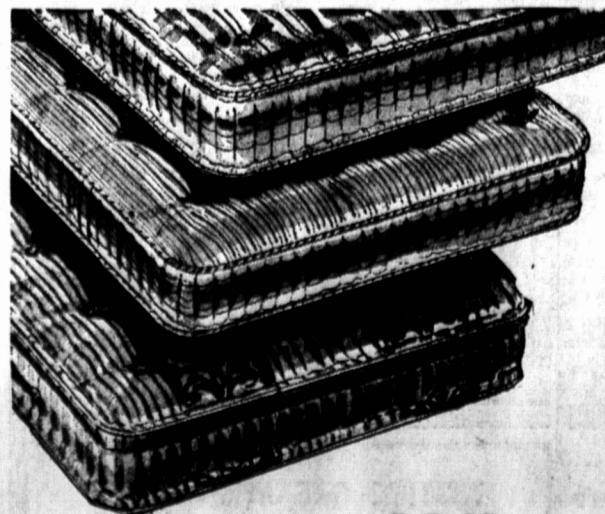

A chair formerly priced at 79.95 is now specially priced at just

53.30

A table formerly priced at 24.95 is now specially priced at just

16.63

1/3 OFF

FURNITURE DEPTS. — BOTH STORES

SPRING CLEAN-UP SALE OF SPRING FILLED MATTRESSES

ODDS AND ENDS—Broken sizes—Singles, four foot and four foot six widths. All at wonderful savings. Some are slightly soiled or damaged but otherwise 100%. Included in the lot are some nationally advertised famous makes. If you want a GOOD mattress at a real bargain price—this is your opportunity.

20% OFF

Reg. 49.95 MATTRESSES NOW **39.96**

Reg. 69.95 MATTRESSES NOW **55.96**

Limited Quantities! Sale ends May 4.

HOLMAN'S - - - SINCE 1857 BUILT ON VALUE! GROWING ON VALUE