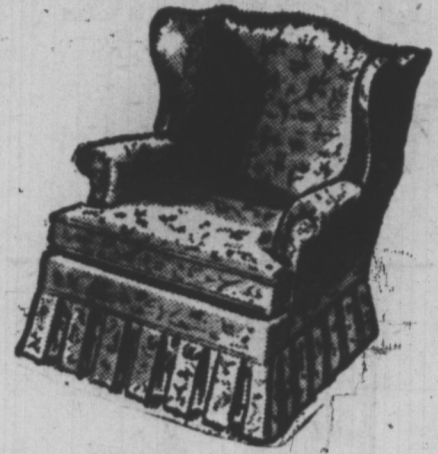

OPEN MONDAY - WEDNESDAY - FRIDAY NIGHTS 'TIL 9 p. m.

FOR CUSTOMER CONVENIENCE DURING THIS SALE ONLY

Boudoir Lamps

No bedroom need be without a delightful dresser lamp . . . it does add so much to the appearance.

Select the lamp of your choice—all are "SPECIAL".

Sale Special
$2.98 and up

Table Lamps

for practically the price of a replacement shade you can buy during this sale a complete new Lamp!

Sale Special
$5.95 and up

Floor Lamps

tri-light floor lamps—brand new—complete with fiberglass shade, glass reflector, brass base . . .

Sale Special
$14.95 and up

May Values to make living EASY and GRACIOUS

Even as a man is judged by the company he keeps —

A WOMAN IS JUDGED BY THE HOME SHE KEEPS!

For the **LIVINGROOM** in your home . . . .

at prices much lower than present costs permit . . .

2 pc. by Farquharson-Gifford. A delightful early American style . . . high back, coil spring cushions on flex-steel, "life-time" construction throughout base of both sofa and chair. The cover is a print which suits this suite to perfection . . . a wide variety of covers enhances its beauty of design. The whole effect is "comfort" and the price is comforting . . .

2 pc sofa and chair suite—English Period. Here is a suite which is more formal than the early American illustrated above . . . the English Period styling gives an appearance of some formality . . . in a proper setting it speaks volumes for the taste and staunch character of its owners. It is constructed to last for many years—yet it is most comfortable to sit or lounge upon. The cover is a fine tapestry . . .

Regular 399.⁰⁰ for **339.⁰⁰**

Regular 469.⁰⁰ for **387.⁰⁰**

Recliners

by Kroehler

Reg. $124.50

Special $107.50

and

Reg. $89.50

Special $81.00

this is specially for DAD . . . and mother will find it inviting too . . .

Hostess Chairs

2 for 33.⁹⁵

extra seating at very low cost . . . comfortable, sturdy, and so attractive in beautiful covers and wide choice of decorator colors . . . ideal for den, living room or bedroom.

Rotor Chair

Regular $54.50

spec. 44.⁵⁰ ea.

it swivels and it's so comfortable to lounge in . . . styled to fit attractively into almost any room. Yours for such a very low price.